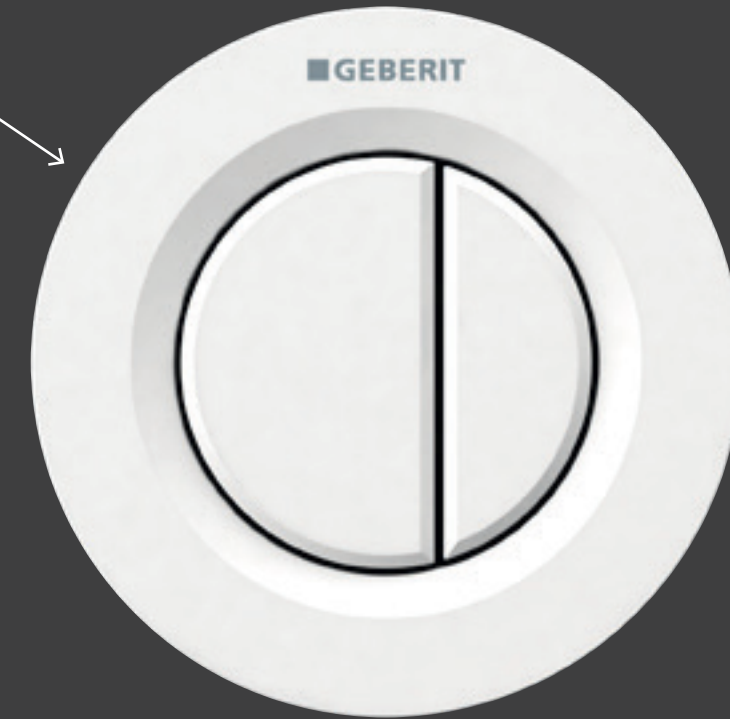

GEBERIT REMOTE FLUSH ACTUATION TYPE 01

- Pneumatic remote flush actuation.
- Available in single flush or water-saving dual flush.
- Can be placed anywhere within a 1.70 m radius of the cistern.
- For furniture as well as solid and drywall construction.
- Note regarding cover plates for service openings on page 86.
- Selected colour options with surface coating (easy-to-clean*).

Small collar for installation in furniture

Large collar to cover tile edges for concealed installation in solid and drywall construction

matt chrome
116.042.JQ.1*

bright chrome
116.042.21.1

white
116.042.11.1

43%

Shown in actual size = 43% smaller than a Geberit actuator plate Sigma01.

GEBERIT REMOTE FLUSH ACTUATION TYPE 10

- Pneumatic remote flush actuation.
- Water-saving dual flush.
- With high-quality decorative ring.
- Can be placed anywhere within a 1.70 m radius of the cistern.
- For furniture as well as solid and drywall construction.
- Note regarding cover plates for service openings on page 86.
- Selected colour options with surface coating (easy-to-clean*).