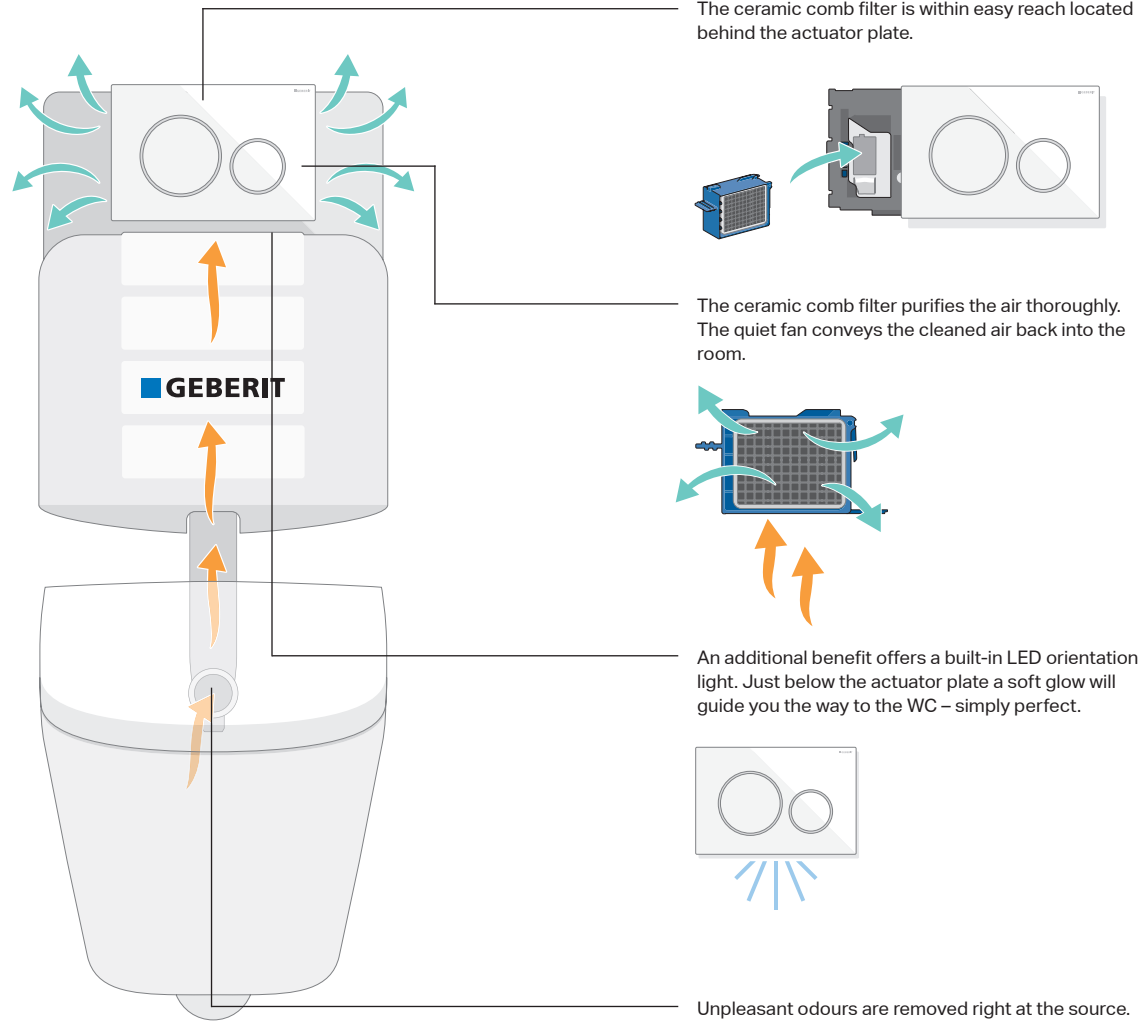

112 cm

98 cm

82 cm

DESIGN AND FUNCTION

Intelligent functions from Geberit. If you can start your toilet flush without touching it, if elegant colour effects add atmospheric moments to the time you spend in your bathroom, or if unpleasant smells are efficiently extracted even before anyone notices them, then this means your installer has built in state-of-the-art Geberit sanitary convenience in your new bathroom. And because durability and reliability are as much a part of Geberit as good design, you will enjoy your selection for years to come.

→ Geberit Sigma50, plate and button: chrome, cover plate: white → Geberit One wall-hung WC, TurboFlush flush technology → Geberit wall drain

ODOUR EXTRACTION **FRESH AIR FOR EVERYONE**

Unpleasant odours in the toilet are a thing of the past. What is long since standard over every kitchen stove can now be applied in the bathroom. An effective way to get rid of unpleasant odours. The Geberit DuoFresh module removes the bad air directly from the WC ceramic appliance, purifies it using a ceramic honeycomb filter and then returns it to the room. This is extremely effective, as it prevents unpleasant odours from spreading throughout the bathroom in the first place, rendering air fresheners, lighting matches, opening windows and the like completely unnecessary. Thanks to a proximity sensor, the odour extraction always switches on automatically as soon as someone sits down on the toilet. The odour extraction is therefore also a great idea for guest WCs. Benefit from additional comfort thanks to an LED orientation light. The Geberit DuoFresh module can be easily installed in any Geberit Sigma cistern and can be combined with almost any actuator plate from the Sigma range.