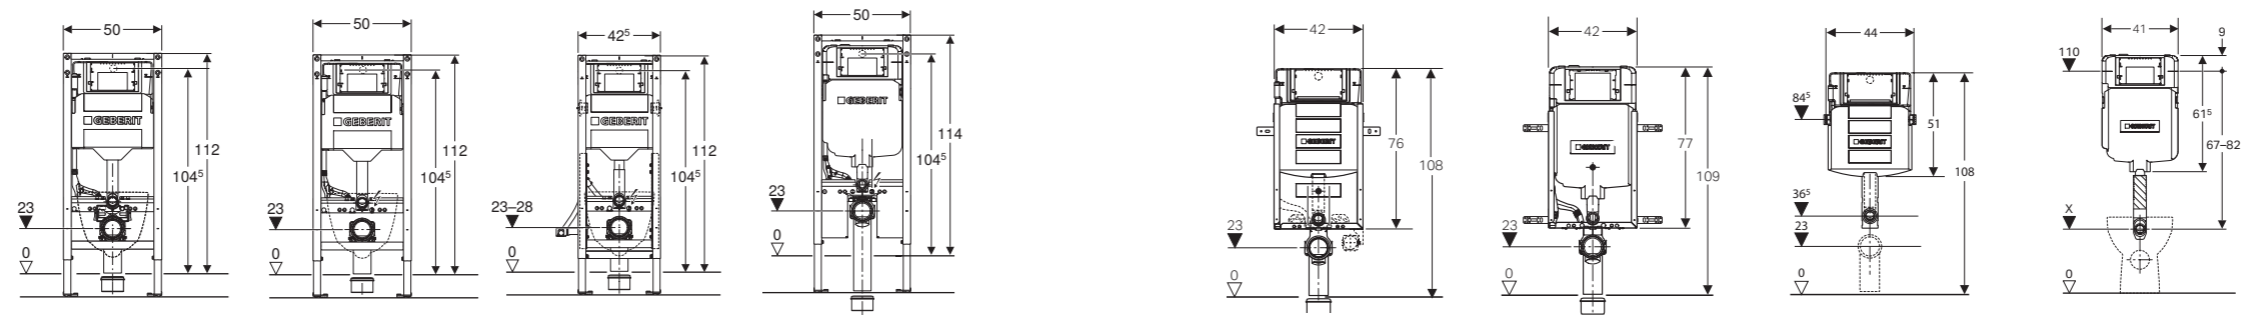

Dimensions

* With leg supports
** Can be cut to length
*** Cistern thickness does not equal installation depth. Depending on the installation the depth is varying.