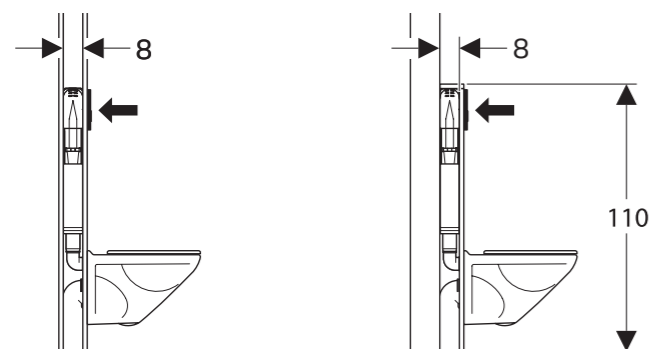

← **8 CM CISTERN-THICKNESS**
Solution for thin wall constructions or for space-saving installation in front of the wall, flush actuation from the front. Choose either Sigma or Alpha 8 cm.