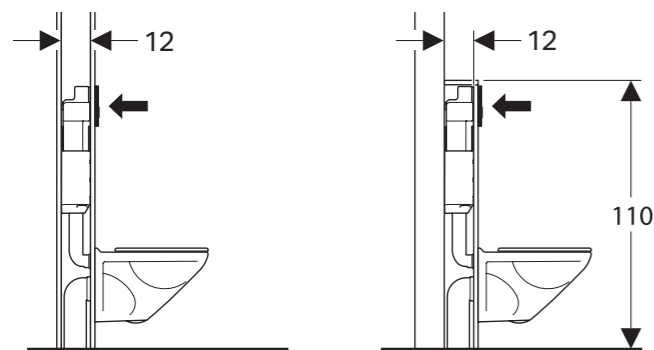

CONCEALED CISTERNS OVERVIEW

AT ONE **GLANCE**

Geberit concealed cisterns

- Available in various dimensions and suitable for any construction situation.
- All models are equipped with a high-end flush valve and a top silent fill valve, exceeding Sound Class 1 requirements.
- Easy maintenance at any time through a service opening.
- Exceptional spare part security for all function-maintaining components for 50 years.

Whether it be under windows or sloping roofs, in a corner or on a free-standing wall, systems and products from Geberit give you practically unlimited possibilities. Installations behind the wall lend elegance and increased space; part-height prewall installations offer additional storage possibilities.

← **12 CM CISTERN-THICKNESS**
In the wall or in front of the wall. Flushing actuation from the front. Choose either Sigma, Omega or Alpha 12 cm.