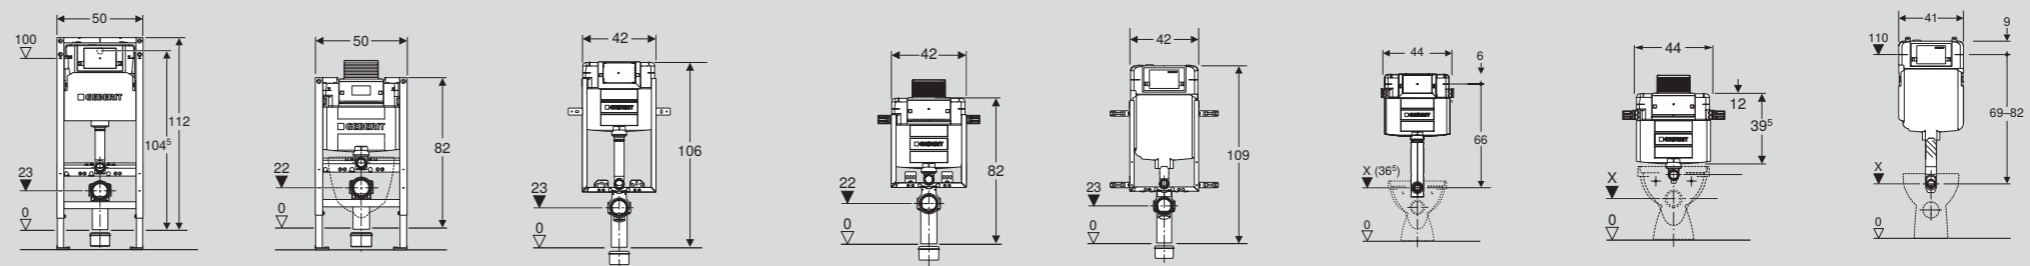

Article number	111.060.00.2	111.030.00.2	111.003.00.2	110.020.00.1	110.011.00.1	110.001.00.1	109.060.00.1	109.050.00.1	109.043.00.1
Cistern thickness*	12 cm	12 cm	12 cm	12 cm	12 cm	12 cm	12 cm	12 cm	12 cm
Cistern height	112 cm	98 cm	82 cm	106 cm	98 cm	82 cm	106 cm	98 cm	82 cm
For solid construction	x	x	x	x	x	x	x	x	x
For drywall construction	x	x	x						
Wall-hung-ready (fixation for wall-hung ceramic included)	x	x	x	x	x	x			
For top actuation		x	x		x	x		x	x
With conduit pipe for Geberit AquaClean	x	x	x	x	x	x			
Tool-free maintenance	x	x	x	x	x	x	x	x	x
Barrier-free solution	x	x	x						

Dimensions

* Cistern thickness does not equal installation depth. Depending on the installation the depth is varying.

CONCEALED CISTERNS OVERVIEW

GEBERIT ALPHA AT ONE GLANCE

Article number	458.233.00.3	458.212.00.2	110.233.00.1 110.231.00.1*	109.212.00.1	110.175.00.1 110.174.00.1*	109.233.00.1**	109.212.00.1	109.175.00.1**
Cistern thickness***	12 cm	12 cm	12 cm	12 cm	8 cm	12 cm	12 cm	8 cm
Cistern height	112 cm	82 cm	106 cm	82 cm	109 cm	110 cm	82 cm	110 cm
For solid construction	x	x	x	x	x	x	x	x
For drywall construction	x	x						
Wall-hung-ready (fixation for wall-hung ceramic included)	x	x	x	x	x			
For top and front actuation		x		x			x	

Dimensions

* With leg supports
 ** Can be cut to length
 *** Cistern thickness does not equal installation depth. Depending on the installation the depth is varying.

Geberit International Sales AG

CH-8640 Rapperswil