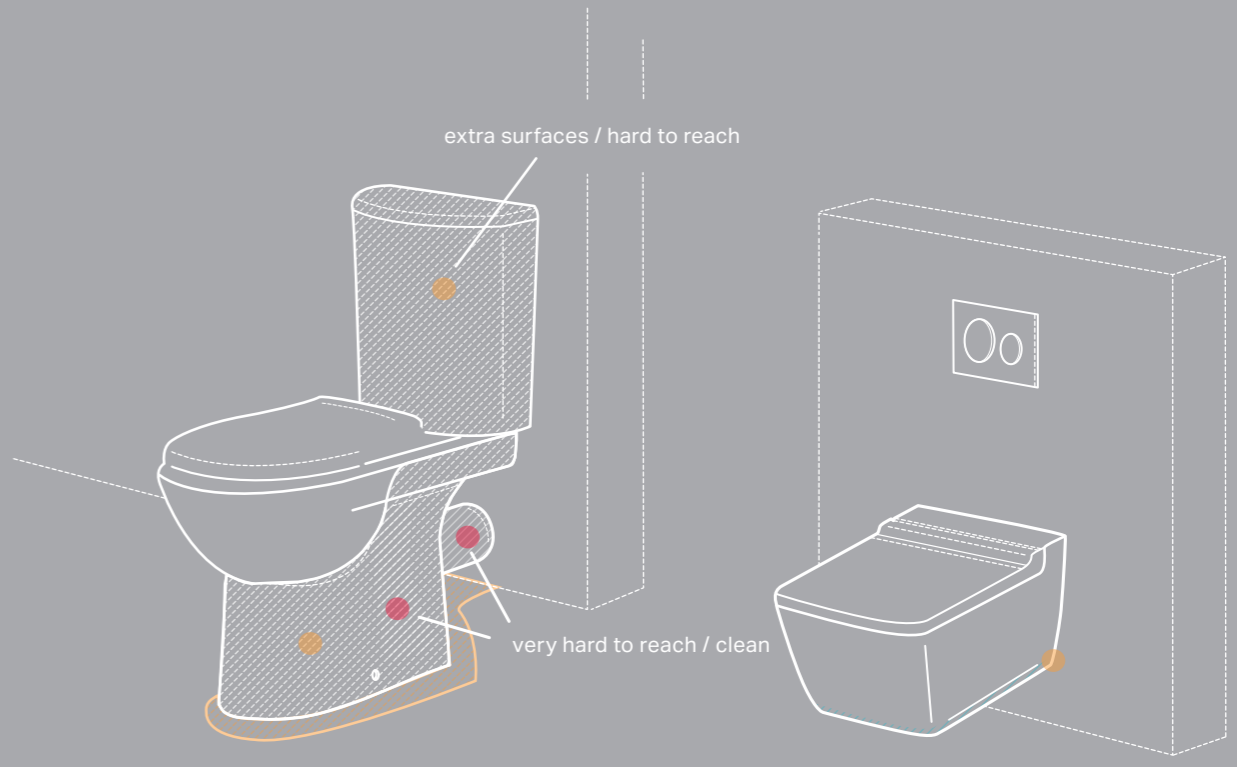

ELECTRIC CONNECTION

The cisterns are prepared for a hidden or visible electric connection in case you want to upgrade your WC.

GEBERIT AQUACLEAN SHOWER TOILETS

Perfectly prepared for the installation of Geberit shower toilets with innovative comfort-functions.

HYDRAULIC KNOW-HOW

Optimised hydraulics for a perfect wash-out of Geberit WC ceramics, with water-saving flushing.

REASONS FOR WALL-HUNG CONCEALED SOLUTIONS

THE CONCEALED ADVANTAGES

 **SUSTAINABLE**

A wall-hung solution needs much less cleaning agent than a floor-standing toilet. You are saving money and you are protecting the environment.

 **HYGIENIC**

A floor-standing toilet with an exposed cistern offers much more space that has to be cleaned than a wall-hung concealed solution. The latter has far less corners or edges where dirt, dust and hair can get stuck. Germs have nowhere to hide.

 **TIME-SAVING**

More hygienic does not mean that you need more time for cleaning the bathroom. On the contrary: with a wall-hung solution you clean the toilet much faster.

CONCLUSION

Saving material and time for cleaning means: you save money. Especially in public and semi-public areas like hotels or office buildings this is important.