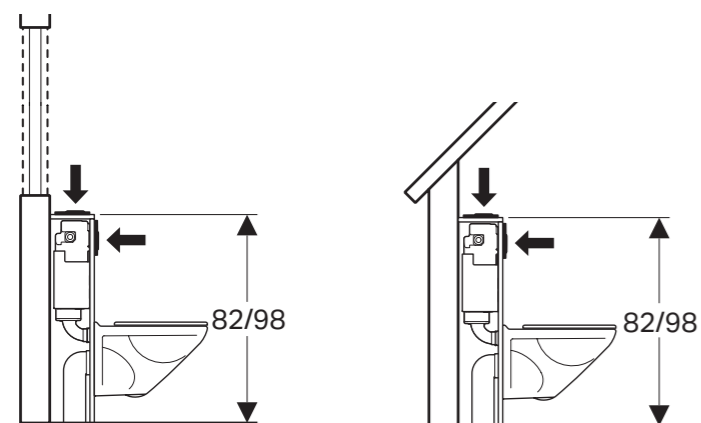

← **LOW-HEIGHT SITUATIONS**
Solution for low-height installation with element heights 82 cm, choose either Omega or Alpha. For a height of 98 cm go for Omega.