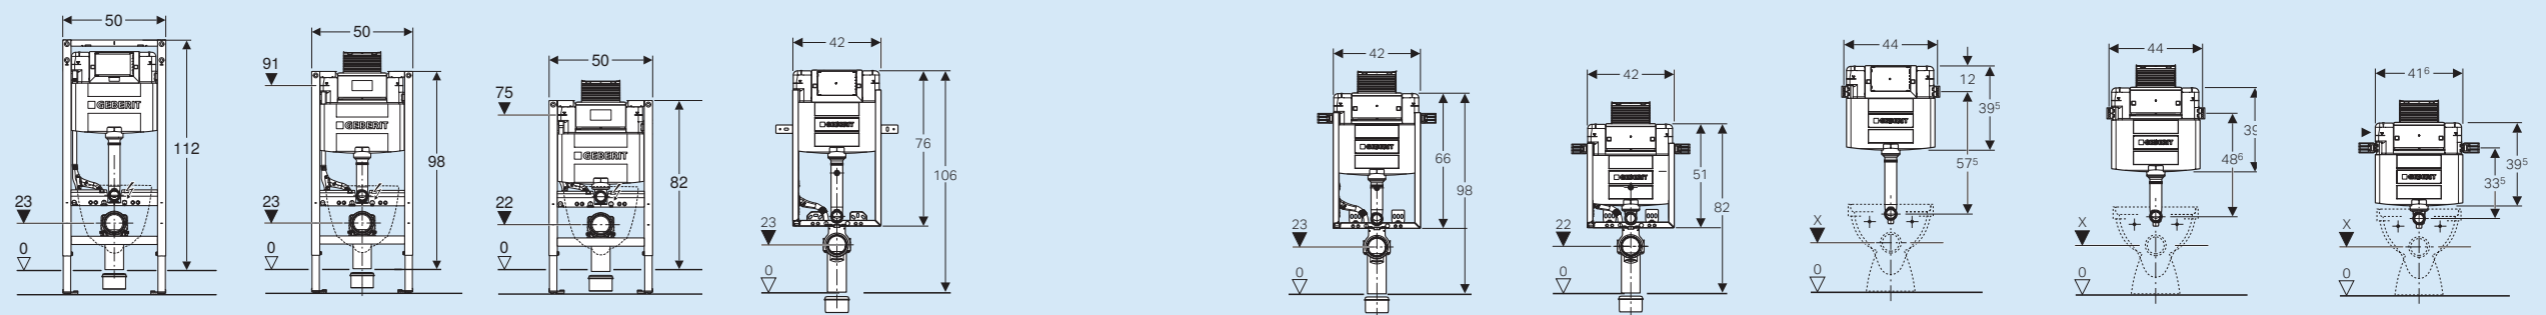

Dimensions

* Cistern thickness does not equal installation depth. Depending on the installation the depth is varying.