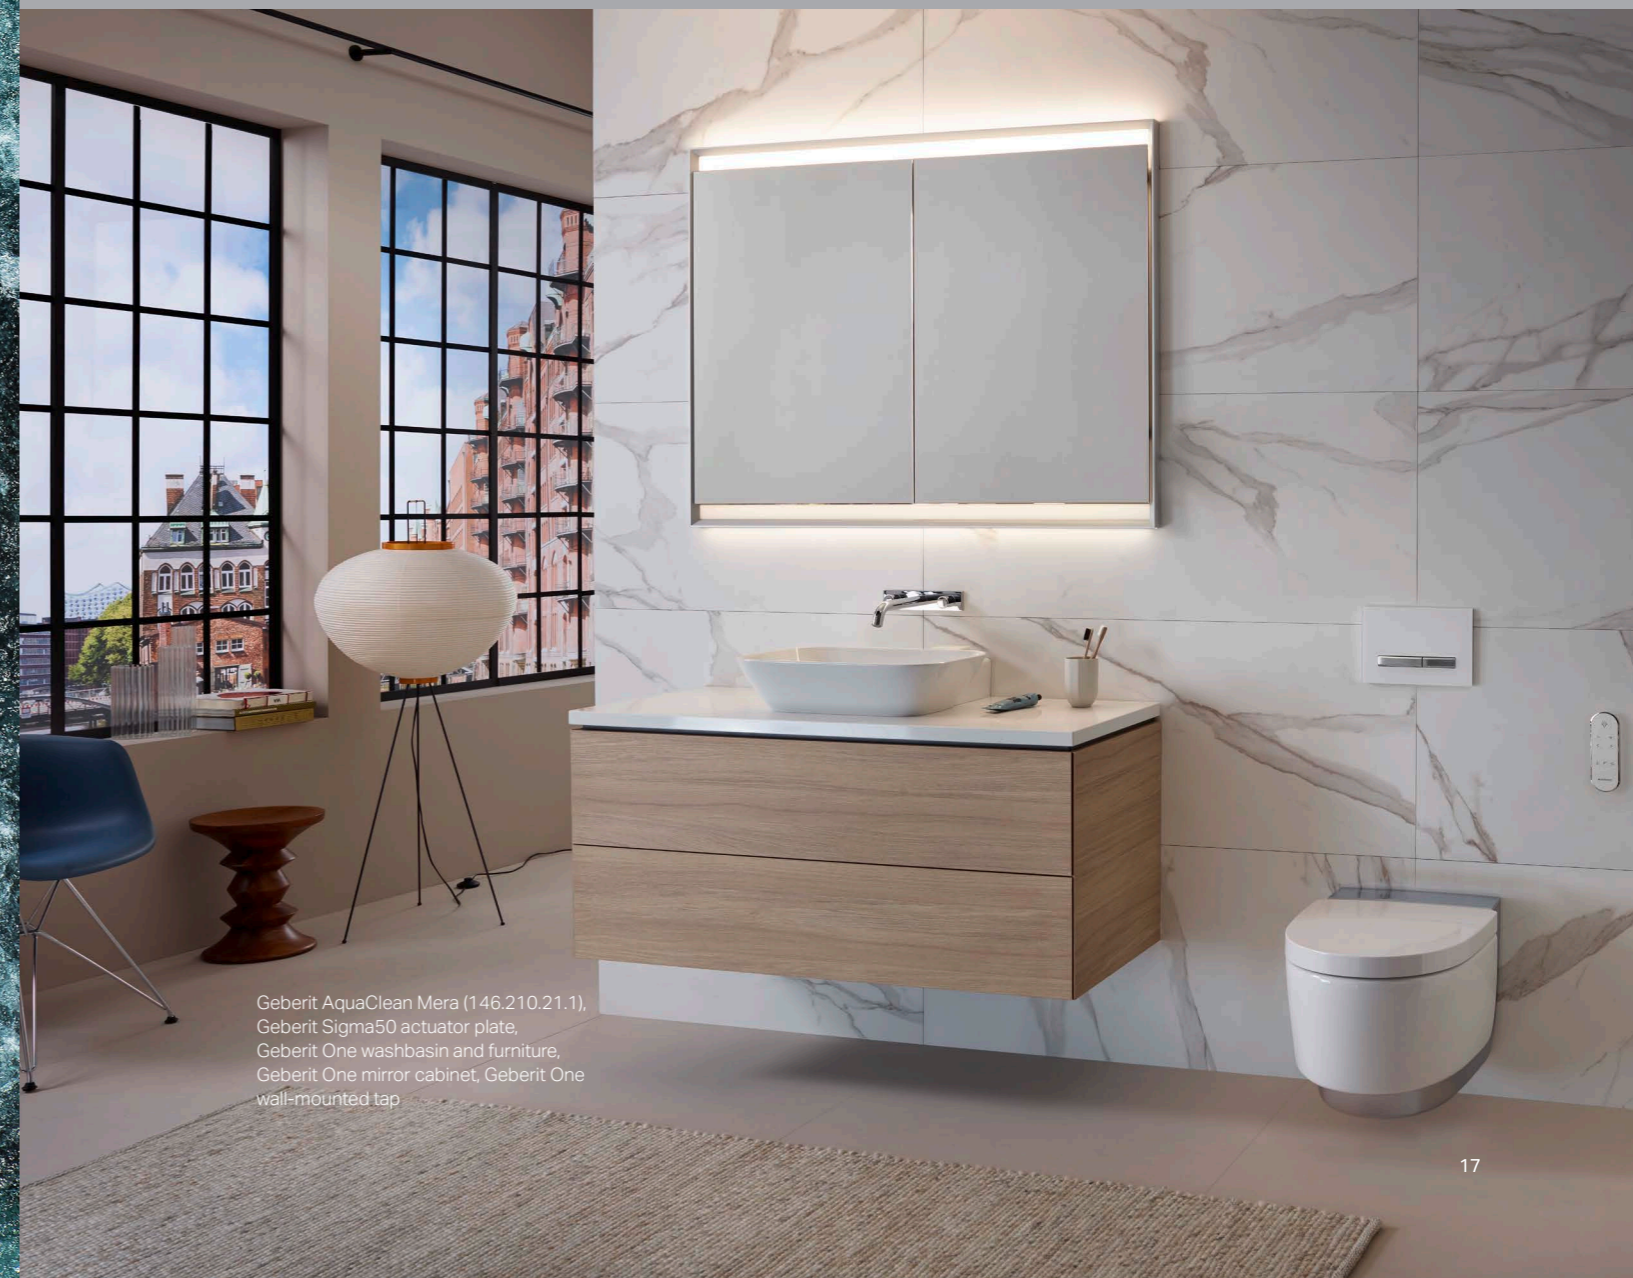

GEBERIT SIGMA UPGRADES

ADD THE ELEMENT WATER

GEBERIT AQUACLEAN

Modern shower toilets are hardly to be recognised as such at first glance. Geberit offers diverse AquaClean WC models with a lot of features to choose from. If you do not want to remove the existing WC ceramic, there is the possibility to add an AquaClean seat as an enhancement solution.

ODOUR EXTRACTION UNIT

Unpleasant odours are absorbed at once in the odour extraction unit. An active carbon filter eliminates odours before they spread. It starts automatically as soon as you sit down.

WHIRLSPRAY SHOWER TECHNOLOGY

The patented WhirlSpray technology enables a particularly direct and thorough cleaning. The reason for this is a pulsating shower spray refined through dynamic aeration.

DRYER

The dryer arm aligns itself automatically for optimum drying at the last position of the spray arm.

HEATING THE WC SEAT

The ergonomically optimised WC seat made of high-quality thermoset is equipped with an integrated heating element. Thanks to the proximity sensor, the WC seat waits until someone approaches before heating up.

Geberit AquaClean Mera (146.210.21.1),
Geberit Sigma50 actuator plate,
Geberit One washbasin and furniture,
Geberit One mirror cabinet, Geberit One
wall-mounted tap