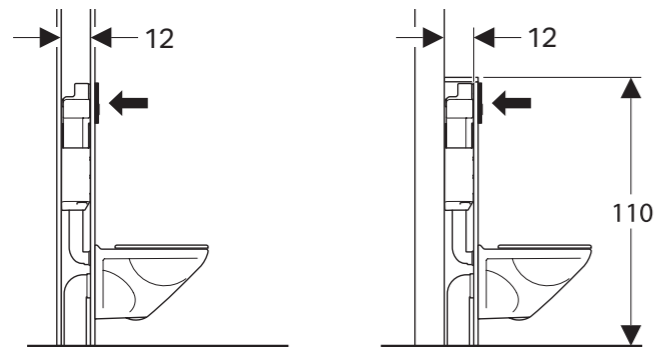

CONCEALED CISTERNS OVERVIEW

AT ONE **GLANCE**

Geberit concealed cisterns

- Available in various dimensions and suitable for any construction situation.
- All models are equipped with a high-end flush valve and a top silent fill valve, exceeding Sound Class 1 requirements.
- Easy maintenance at any time through a service opening.
- Exceptional spare part security for all function-maintaining components for 50 years.

Whether it be under windows or sloping roofs, in a corner or on a free-standing wall, systems and products from Geberit give you practically unlimited possibilities. Installations behind the wall lend elegance and increased space; part-height prewall installations offer additional storage possibilities.

←
12 CM CISTERN-THICKNESS
In the wall or in front of the wall. Flushing actuation from the front. Choose either Sigma, Omega or Alpha 12 cm.