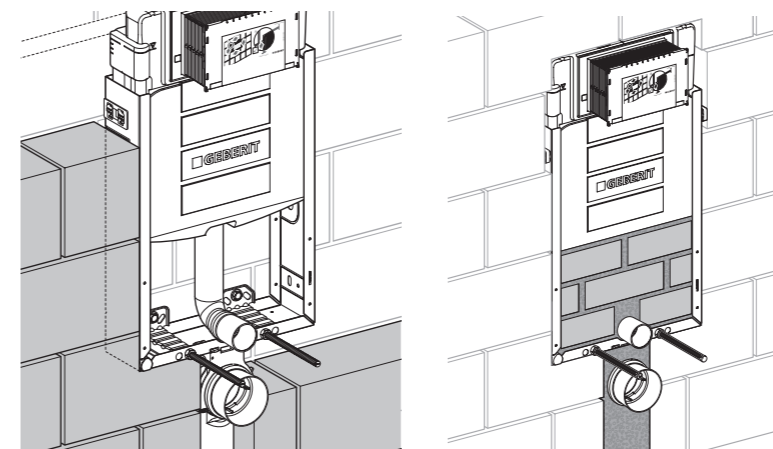

SOLID WALL INSTALLATION

Geberit Kombifix installation elements are exclusively suitable for solid construction. They must be fastened in front of or inside a solid wall and then subsequently brick lined.