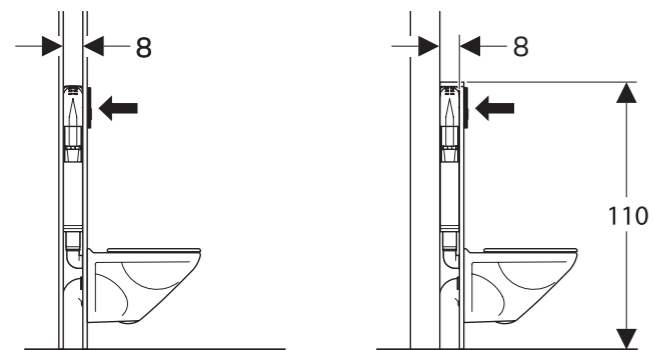

←
8 CM CISTERN-THICKNESS
Solution for thin wall constructions or for space-saving installation in front of the wall, flush actuation from the front. Choose either Sigma or Alpha 8 cm.