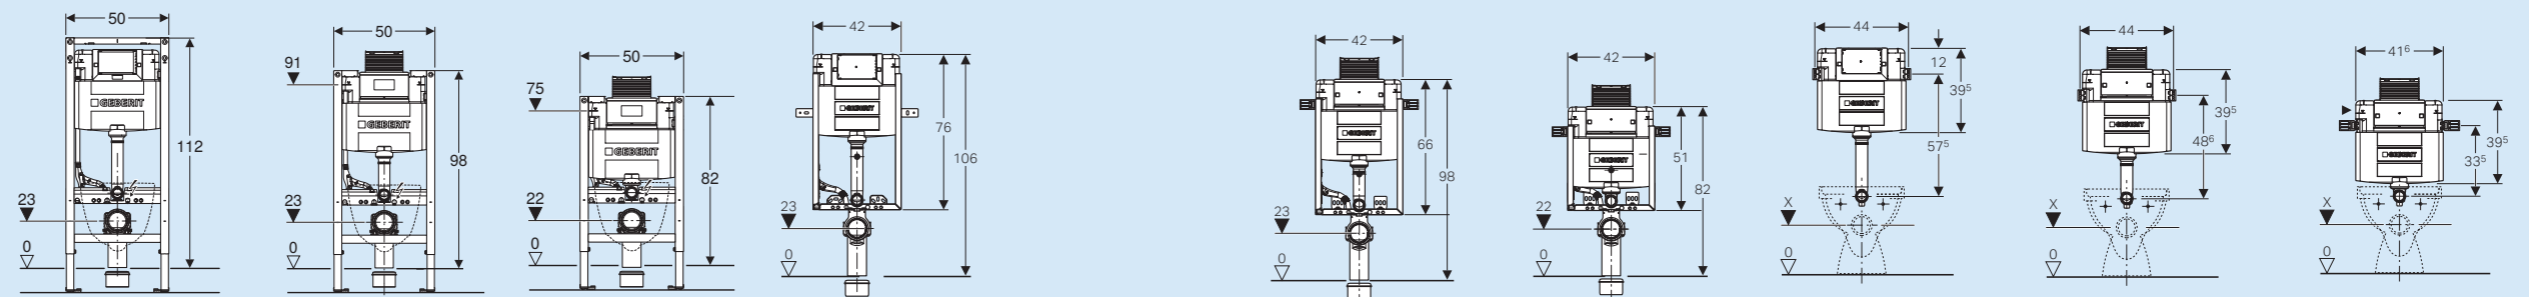

Dimensions

* Cistern thickness does not equal installation depth. Depending on the installation the depth is varying.