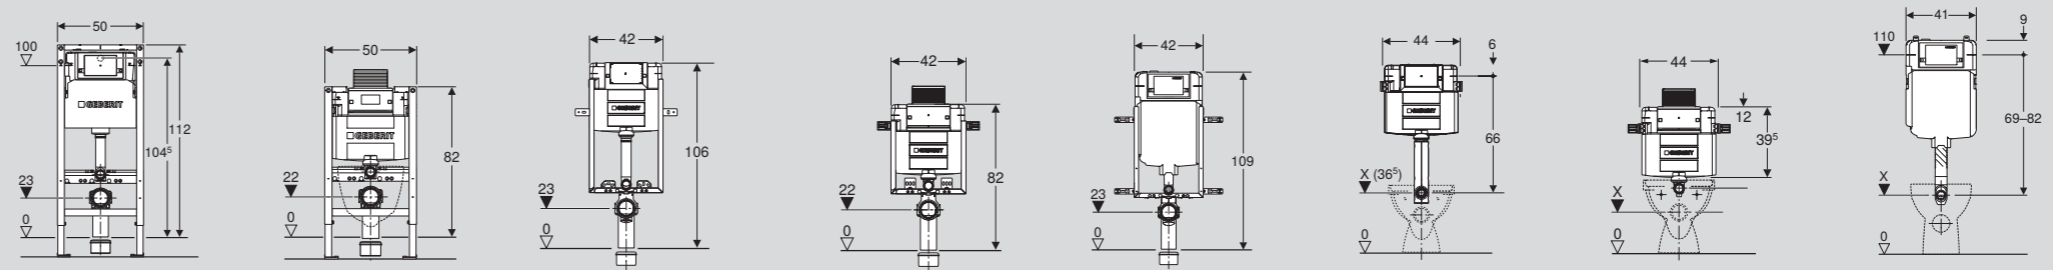

Dimensions

* With leg supports
** Can be cut to length
*** Cistern thickness does not equal installation depth. Depending on the installation the depth is varying.