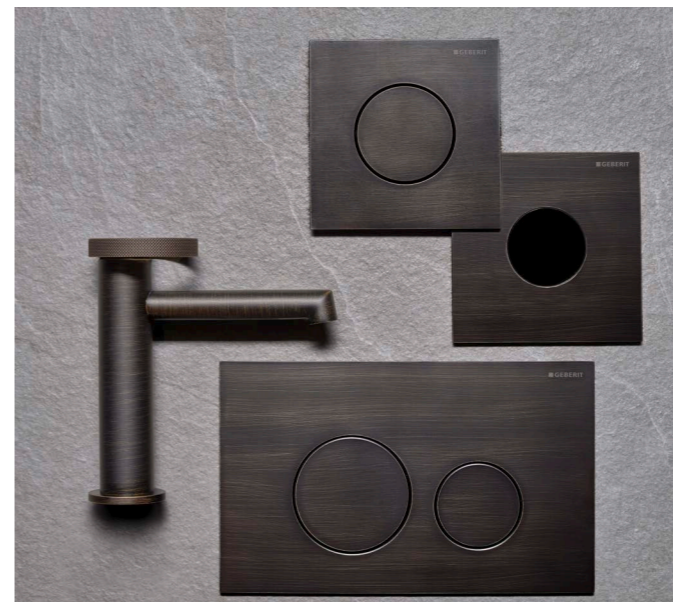

Perfectly coordinated surface finishes for WC and urinal actuator plates create a harmonious, streamlined look in the bathroom.

More on customer-specific surface finishes at:
www.geberit-global.com/customer-specific-finish