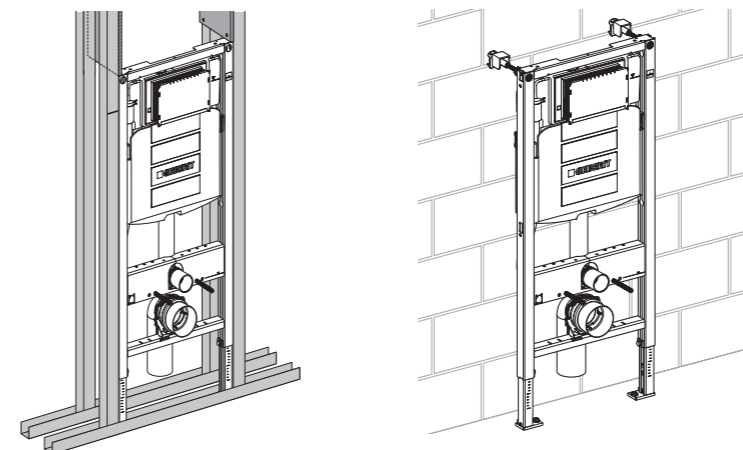

DRYWALL INSTALLATION

Geberit Duofix installation elements are suitable for all drywall construction situations with a drywall system. It is possible to create complete room-height prewalls or partition walls.