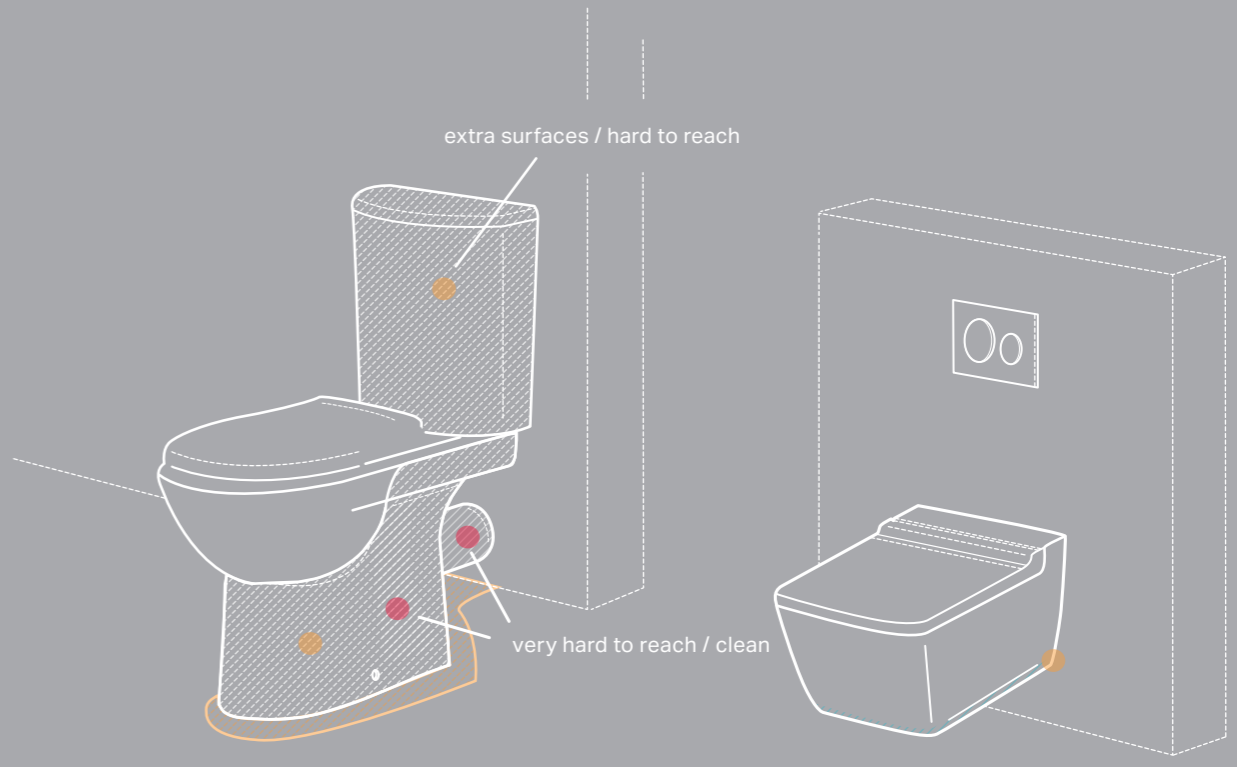

ELECTRIC CONNECTION

The cisterns are prepared for a hidden or visible electric connection in case you want to upgrade your WC.

GEBERIT AQUACLEAN SHOWER TOILETS

Perfectly prepared for the installation of Geberit shower toilets with innovative comfort-functions.

HYDRAULIC KNOW-HOW

Optimised hydraulics for a perfect wash-out of Geberit WC ceramics, with water-saving flushing.

REASONS FOR WALL-HUNG CONCEALED SOLUTIONS

THE CONCEALED ADVANTAGES

SUSTAINABLE

A wall-hung solution needs much less cleaning agent than a floor-standing toilet. You are saving money and you are protecting the environment.

HYGIENIC

A floor-standing toilet with an exposed cistern offers much more space that has to be cleaned than a wall-hung concealed solution. The latter has far less corners or edges where dirt, dust and hair can get stuck. Germs have nowhere to hide.

TIME-SAVING

More hygienic does not mean that you need more time for cleaning the bathroom. On the contrary: with a wall-hung solution you clean the toilet much faster.

CONCLUSION

Saving material and time for cleaning means: you save money. Especially in public and semi-public areas like hotels or office buildings this is important.