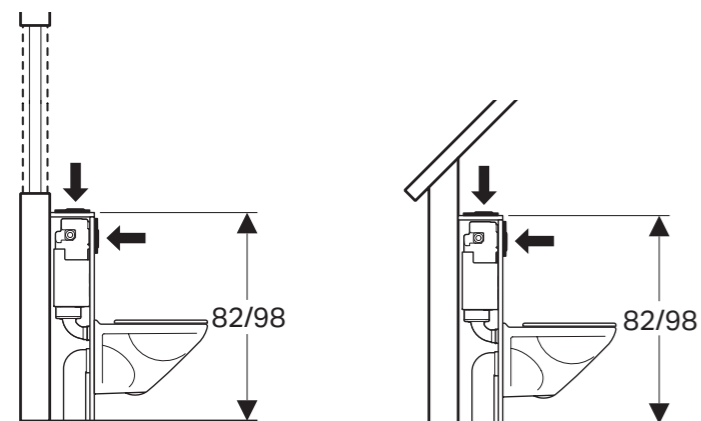

←
LOW-HEIGHT SITUATIONS
Solution for low-height installation with element heights 82 cm, choose either Omega or Alpha. For a height of 98 cm go for Omega.