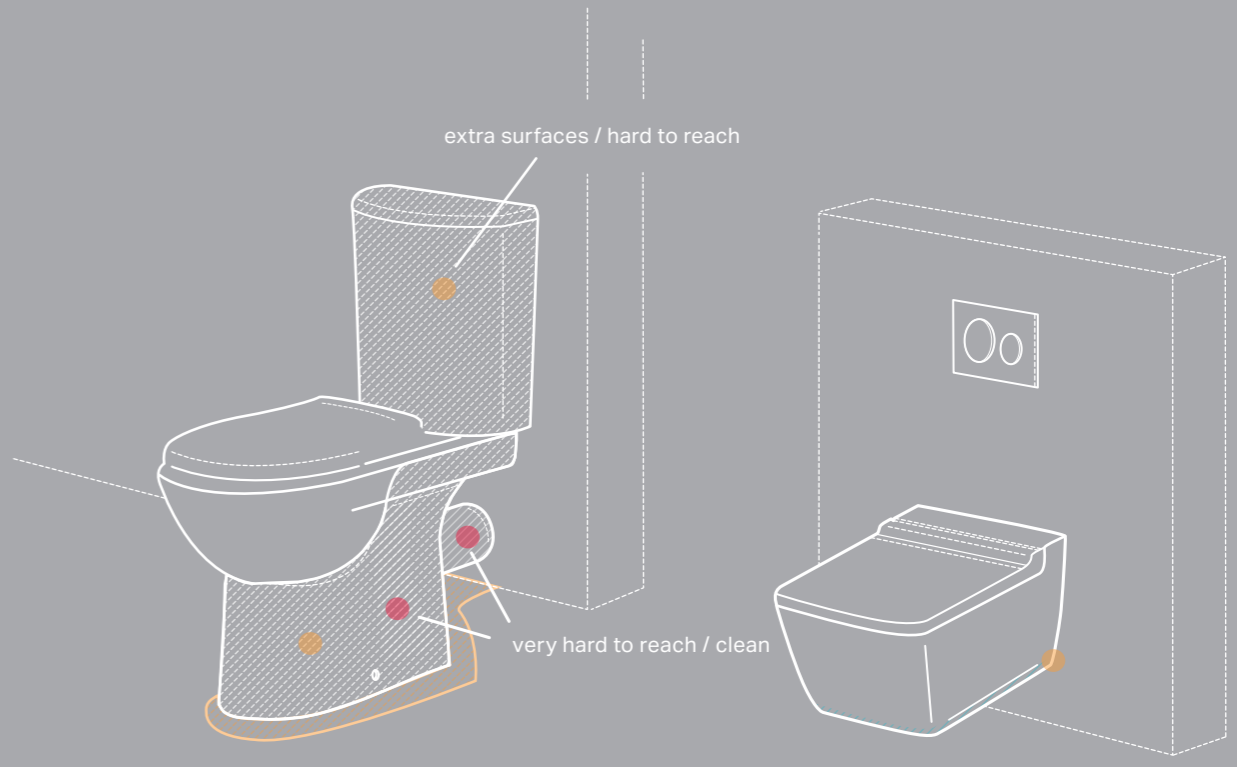

**HYDRAULIC KNOW-HOW**

Optimised hydraulics for a perfect wash-out of Geberit WC ceramics, with water-saving flushing.

REASONS FOR WALL-HUNG CONCEALED SOLUTIONS

## SUSTAINABLE

A wall-hung solution needs much less cleaning agent than a floor-standing toilet. You are saving money and you are protecting the environment.

## HYGIENIC

A floor-standing toilet with an exposed cistern offers much more space that has to be cleaned than a wall-hung concealed solution. The latter has far less corners or edges where dirt, dust and hair can get stuck. Germs have nowhere to hide.

## TIME-SAVING

More hygienic does not mean that you need more time for cleaning the bathroom. On the contrary: with a wall-hung solution you clean the toilet much faster.