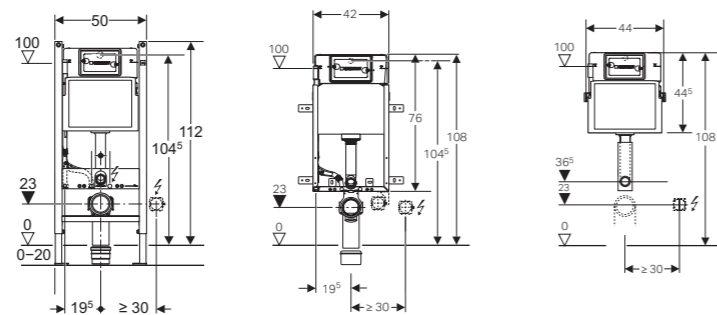

Dimensions

* Cistern thickness does not equal installation depth. Depending on the installation the depth is varying.