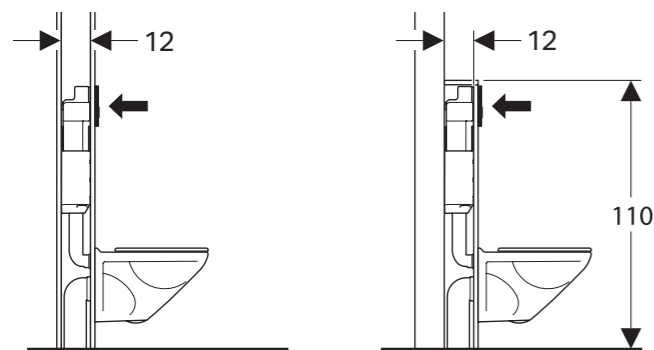

CONCEALED CISTERNS OVERVIEW

AT ONE **GLANCE**

Geberit concealed cisterns

- Available in various dimensions and suitable for any construction situation.
- All models are equipped with a high-end flush valve and a top silent fill valve, exceeding Sound Class 1 requirements.
- Easy maintenance at any time through a service opening.
- Exceptional spare part security for all function-maintaining components for 50 years.

Whether it be under windows or sloping roofs, in a corner or on a free-standing wall, systems and products from Geberit give you practically unlimited possibilities. Installations behind the wall lend elegance and increased space; part-height prewall installations offer additional storage possibilities.

←
12 CM CISTERN-THICKNESS
In the wall or in front of the wall. Flushing actuation from the front. Choose either Sigma, Omega or Delta 12 cm.