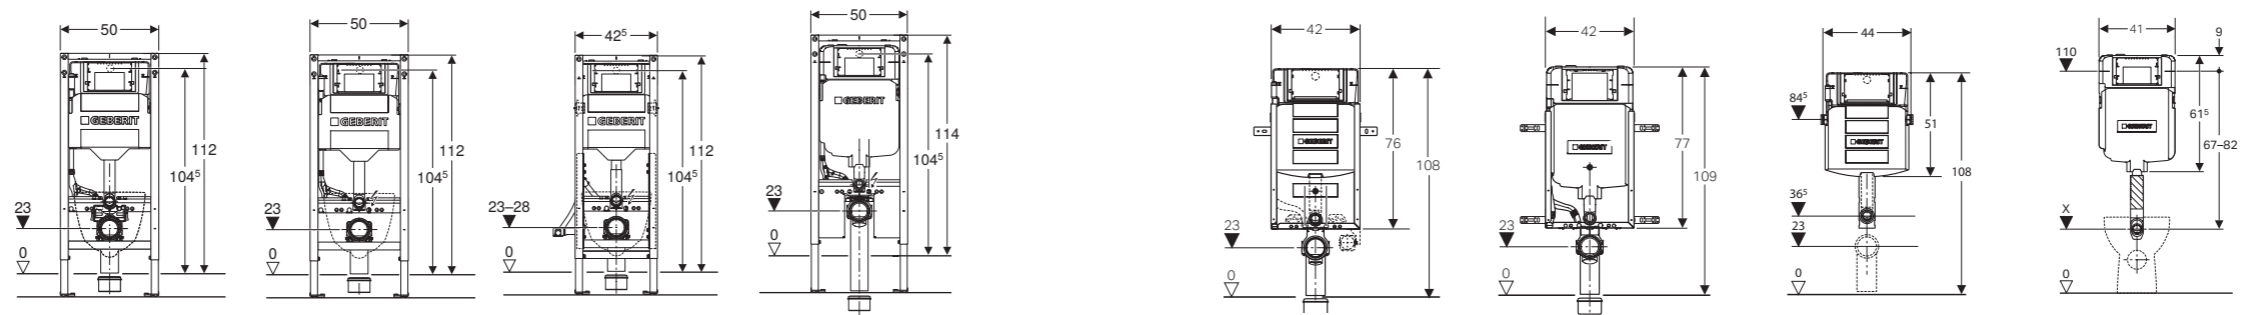

Dimensions

* With leg supports
** Can be cut to length
*** Cistern thickness does not equal installation depth. Depending on the installation the depth is varying.