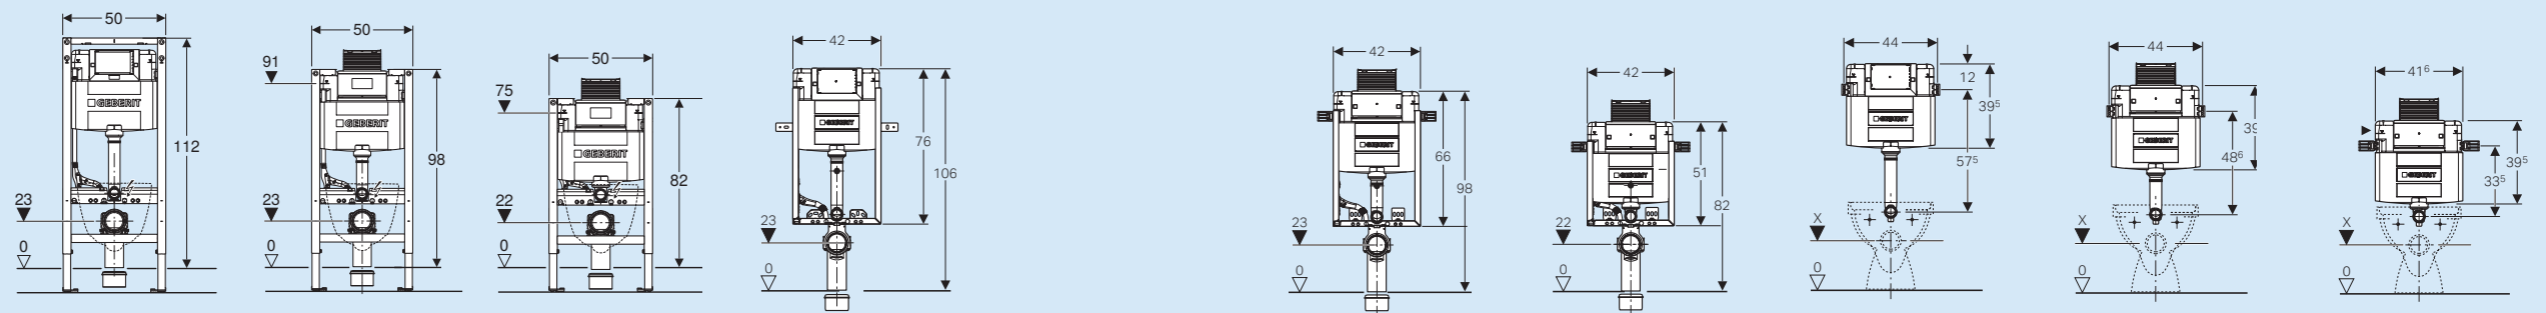

Dimensions

* Cistern thickness does not equal installation depth. Depending on the installation the depth is varying.