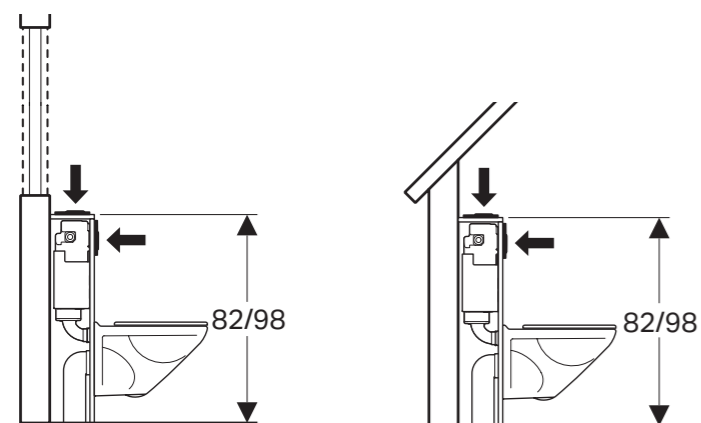

←
LOW-HEIGHT SITUATIONS
Solution for low-height installation with element heights 82 cm or 98 cm choose an Omega cistern.