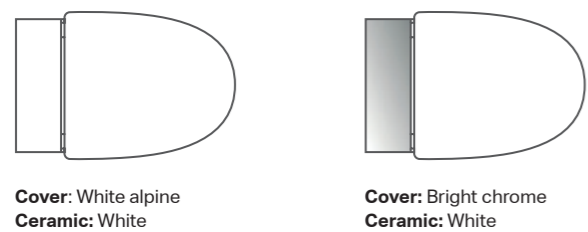

AQUACLEAN MERA COMFORT AND CLASSIC EQUIPMENT

	WHIRLSPRAY SHOWER TECHNOLOGY		RIMLESS CERAMIC PAN WITH TURBOFLUSH TECHNOLOGY
	REMOTE CONTROL		REMOTE CONTROL APP
	INDIVIDUALLY ADJUSTABLE SPRAY ARM POSITION		ADJUSTABLE WATER SPRAY TEMPERATURE
	OSCILLATING SPRAY		SEPARATE LADY SHOWER
	WARM AIR DRYER		ODOUR EXTRACTION UNIT
	QUICK RELEASE FOR TOILET LID AND SEAT		USER RECOGNITION
	DESCALING FUNCTION		ECONOMY MODE
	MAINS CONNECTION REQUIRED		

ADDITIONAL COMFORT FUNCTIONS OF AQUACLEAN MERA COMFORT

	SEAT HEATING
	AUTOMATIC OPENING OF THE TOILET LID
	ORIENTATION LIGHT

AQUACLEAN MERA COMFORT AND CLASSIC ARE AVAILABLE IN TWO DIFFERENT DESIGNS