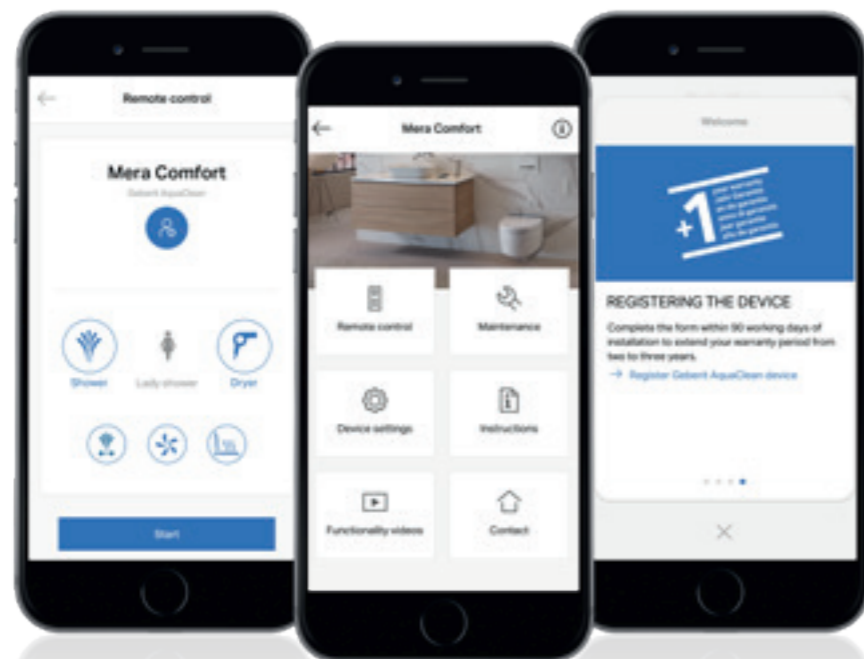

Maintenance instructions are clearly visible, and the handy rear display is ideal for making adjustments to the appliance settings. The remote control options differ depending on the accompanying shower toilet: the model with the rear display is compatible with Geberit AquaClean Mera, Sela and Tuma Comfort, whereas the remote control for the Geberit AquaClean Alba and Tuma Classic models is more minimalistic and does not feature a display.

↑ A warning sign for maintenance instructions lights up on the front of the remote control when required.

↑ Without Display.

↑ With rear display.

HIGHLIGHTS OF THE GEBERIT WC REMOTE CONTROLS

- Simple menu navigation including a large rear display
- Maintenance instructions on the front
- Magnetic wall bracket
- Ergonomic
- Backwards compatible with a wide range of Geberit shower toilets

DIGITAL SUPPORT

MORE FLEXIBILITY FOR YOU

The Geberit Home app transforms any compatible smartphone into a remote control for AquaClean shower toilets. All functions can be carried out and saved via the app, and even software updates are quick and easy. The in-app video clips also provide ingenious tips and tricks for maintenance and care.

The Geberit Home App can also be used for other Geberit products like e.g. the Geberit DuoFresh odour extraction, or the mirror cabinets with ComfortLight.
←

EXCEPTIONAL SERVICE, NEAR OR FAR

Simple and thorough cleaning thanks to rimless ceramic
↓