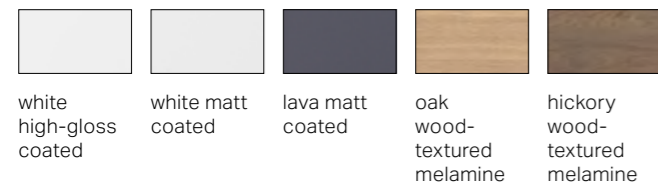

WASHPLACE CATEGORY

UNIVERSAL ASSORTMENT

ADDITIONAL BATHROOM FURNITURE

Well-designed, customised storage space

Plenty of space on a minimal footprint

With an extensive range of cabinet and shelving elements to choose from, Geberit's bathroom furniture offers versatile options for customised storage space.

HIGH-LEVEL CABINETS

SIDE ELEMENTS

TALL CABINETS

ONLINE CATALOGUE

Item no. of products mentioned:
502.316.xx.x / 502.317.xx.x
502.318.xx.x / 502.319.xx.x
502.320.xx.x / 502.321.xx.x
502.322.xx.x / 502.323.xx.x
503.011.xx.x / 505.083.00.x

All article numbers for these and other products can be found at → [product catalogue](#)

COLOURS

DEPENDING ON MODEL

ACCESSORIES

FOR THE WASHPLACE

Optimal use of space

From jars, tubes and pots to make-up brushes and hairbrushes, we use a variety of different products in the bathroom. Geberit offers clever organisation systems to ensure all bits and pieces have their place and the storage space in the drawers can be optimally utilised.

ONLINE CATALOGUE

For article numbers visit → [product catalogue](#)

Item no. of products shown:

500.649.16.1	Geberit magnet board with storage boxes	503.012.xx.1	Geberit towel rail for bathroom furniture
502.326.JK.1	Geberit wall shelf	510040000 / 510140000	Geberit towel rail for bathroom furniture with right/ left-angled corner
502.353.00.1	Geberit organisation system for drawers in various designs	502.031.00.1 / 502.032.00.1	Geberit light strip for drawers, left and right
502.328.xx.1	Geberit towel rail for bathroom furniture in white matt, bright chrome-plated, Lava matt, sand grey or lack matt	500.367.00.1	Geberit set of feet
		505.090.00.2	Geberit power socket element