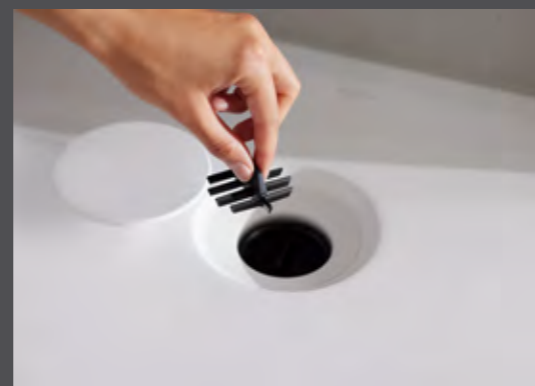

red dot winner 2023

← Geberit CleanLine80: The comb insert minimises blockages and is easy to remove and clean.

SIZES

CleanLine50	3.0 x 30 – 130		
	3.0 x 30 – 110		
	3.0 x 30 – 90		

CleanLine80	4.4 x 30 – 130		
	4.4 x 30 – 110		
	4.4 x 30 – 90		

All article numbers visit → [product catalogue](#)

A VISUAL SHOWER EXPERIENCE

Floor-even access,
secure footing
thanks to anti-slip

The Geberit CleanFloor30 shower surface impresses with its elegant design made from durable mineral material. The velvety surface feels pleasantly warm and allows water to bounce off gently.

The integrated comb insert prevents from blockages and can be removed for cleaning in one easy step.

↑
The consistently homogeneous material ensures stability, durability, and slip resistance for maximal security.