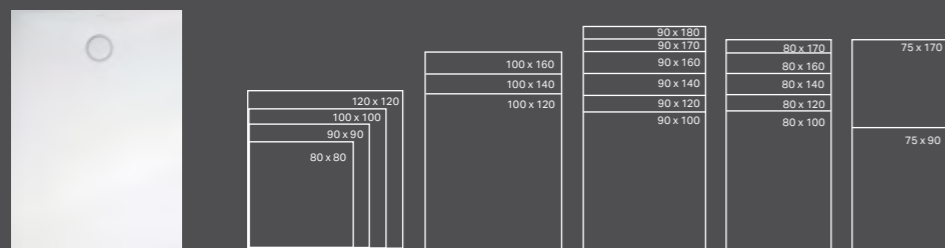

COLOURS

white grey graphite

SIZES

Geberit CleanFloor30

Sizes in cm

ONLINE CATALOGUE

Item no. of products mentioned:
551.1xx.xx.x

For article numbers visit
→ [product catalogue](#)