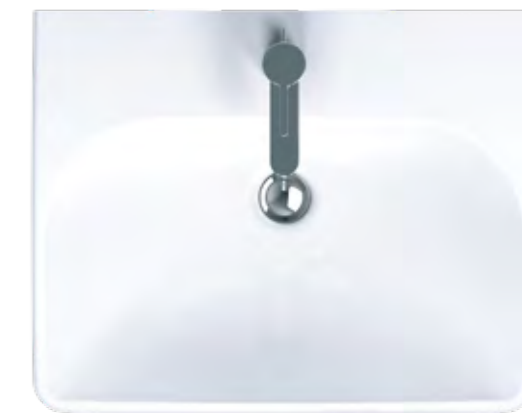

GEBERIT SMYLE WASHBASINS

Washbasin
W 550 - 700 mm / D 480 mm

Square washbasin
W 550 - 1200 mm / D 440 - 480 mm

Geberit Smyle Square double washbasin
W 1200 mm / D 480 mm

→
The narrow basin rim and gently curved inner radii lend this bathroom series a sense of lightness.