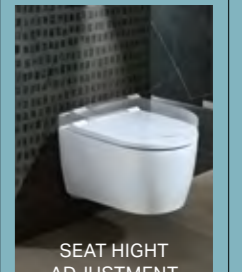

WC SEAT HEATING

ORIENTATION LIGHT

ACCESSIBILITY

FLOOR-EVEN SHOWERS

SEAT HEIGHT ADJUSTMENT

* Geberit developed the special glaze KeraTect – an extremely smooth and hygienic solution that ensures long-term protection of the ceramic appliances. Thanks to the virtually non-porous and extremely smooth surface, appliances can be kept clean simply and efficiently.