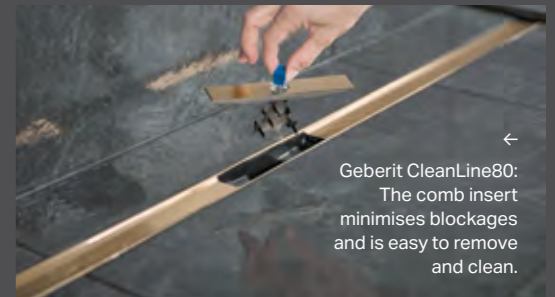

← Geberit CleanLine80: The comb insert minimises blockages and is easy to remove and clean.