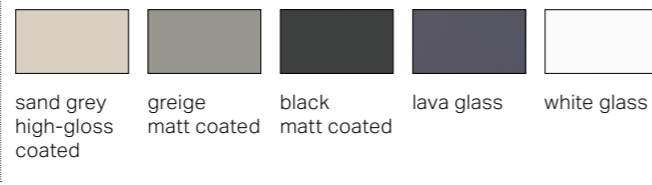

All article numbers for these and other products can be found at → [product catalogue](#)

COLOURS

DEPENDING ON MODEL

ACCESSORIES

FOR THE WASHPLACE

Optimal use of space

From jars, tubes and pots to make-up brushes and hairbrushes, we use a variety of different products in the bathroom. Geberit offers clever organisation systems to ensure all bits and pieces have their place and the storage space in the drawers can be optimally utilised.