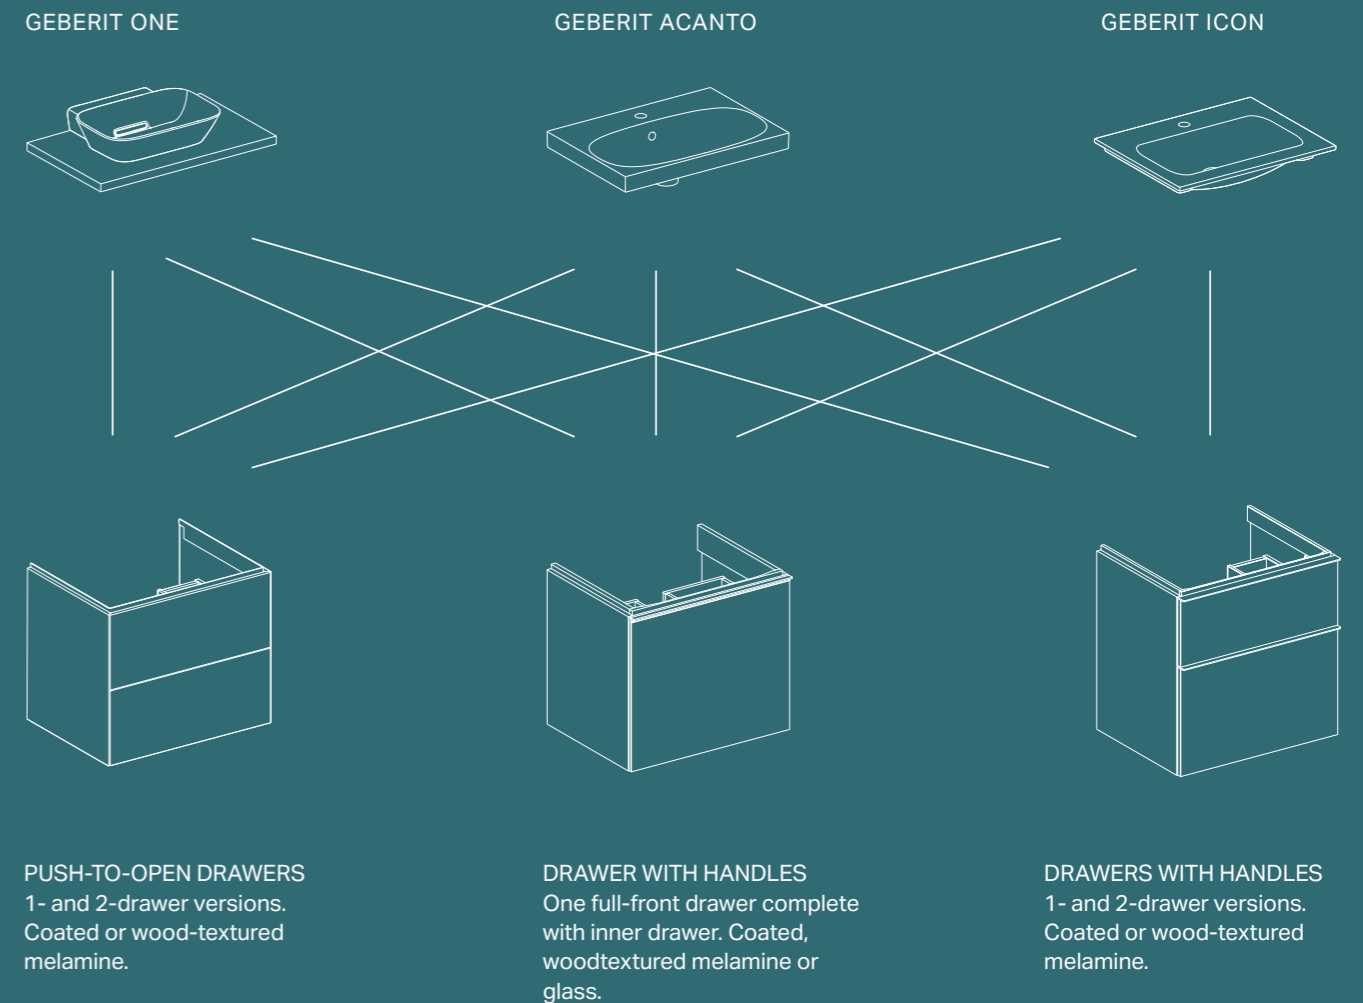

MIRRORS AND ACCESSORIES

WASHBASINS

CABINETS

GEBERIT MIX & MATCH CREATIVE FREEDOM IN THE BATHROOM

PUSH-TO-OPEN DRAWERS
1- and 2-drawer versions. Coated or wood-textured melamine.

DRAWER WITH HANDLES
One full-front drawer complete with inner drawer. Coated, woodtextured melamine or glass.