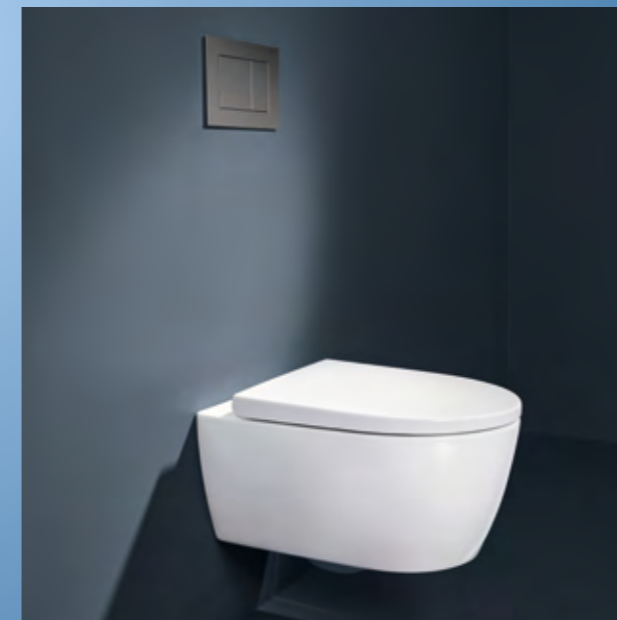

DESIGN MEETS FUNCTION

- Passion for design and technology
- Elegant design and outstanding functionality of products
- Easy to clean, easy to use and increase of comfort

**KNOW
HOW
INSTALLED**

DESIGN
MEETS
FUNCTION