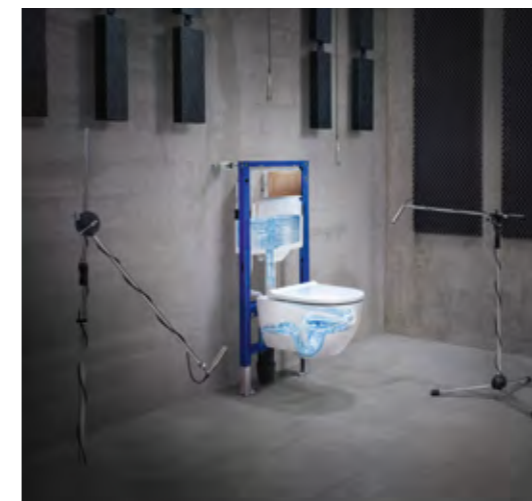

↑ **LOW-NOISE FLUSHING SYSTEM**
The optimised hydraulics of the flush and fill valves and the TurboFlush ceramic appliance with its unique inner geometry ensure that the toilet flushes out as quietly as a whisper.