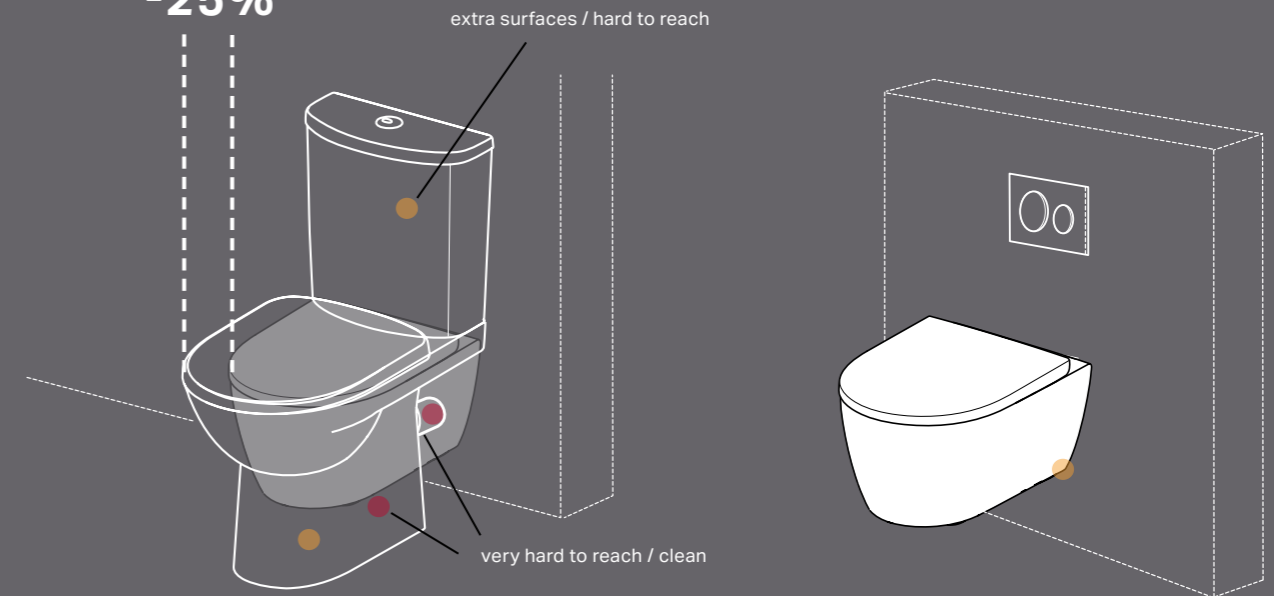

⚡ **ELECTRIC CONNECTION**
The cisterns are prepared for a hidden or visible electric connection in case you want to upgrade your WC.
- 🚪** **OPENING SPACE**
As soon as the sanitary technology hides behind the wall, a new feeling of space is created. A wall-hung solution offers more freedom in your bathroom.

🌀 **HYDRAULIC KNOW-HOW**
Optimised hydraulics for a perfect wash-out of Geberit WC ceramics, with water-saving flushing.

WALL-HUNG CONCEALED SOLUTIONS

THE CONCEALED ADVANTAGES

SUSTAINABLE

A wall-hung solution needs much less cleaning agent than a floor-standing toilet. You are saving money and you are protecting the environment.

HYGIENIC

Wall-hung toilets have far less corners or edges where dirt, dust and hair can get stuck. Germs have nowhere to hide.

-25%

TIME-SAVING

With a wall-hung solution you clean the toilet much faster.

CONCLUSION