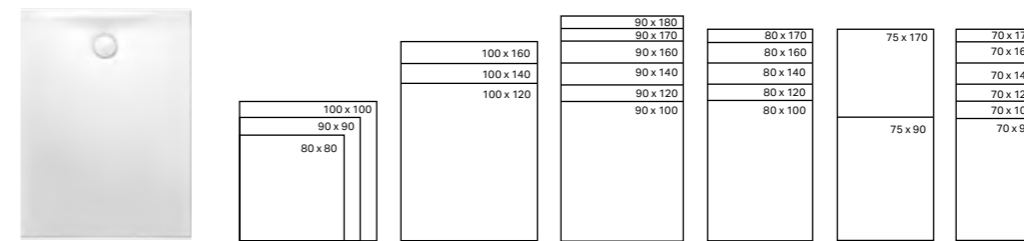

↑
Strikingly modern: The drain cover is available in various designs and colours.

SIZES

Geberit Olona

Sizes in cm

ONLINE CATALOGUE

Item no. of products mentioned:
150.266.xx.1
550.75x.00.1
550.76x.00.1
550.77x.00.1