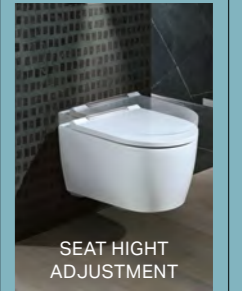

RIMFREE WC

REMOTE CONTROL

STORAGE SPACE

WHIRLSPRAY SHOWER TECHNOLOGY

SEAT HEIGHT ADJUSTMENT

ILLUMINATED MIRROR

QUICK RELEASE

TALL CABINET