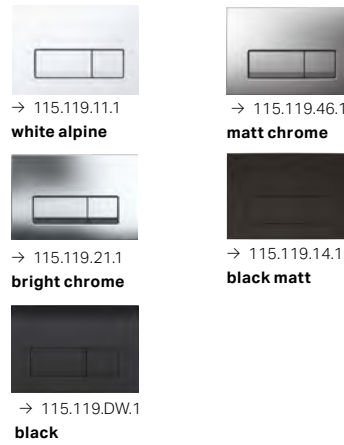

DELTA10

- single flush, Plastic, 246 mm x 164 mm