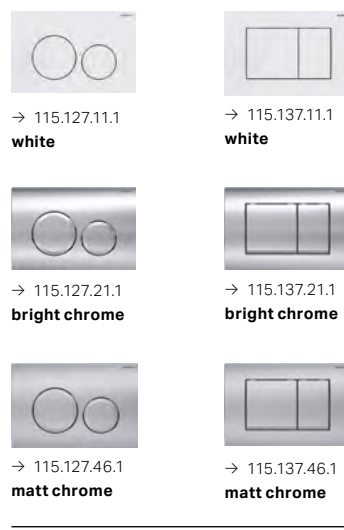

DELTA20

- Dual flush, Plastic, 246 mm x 164 mm