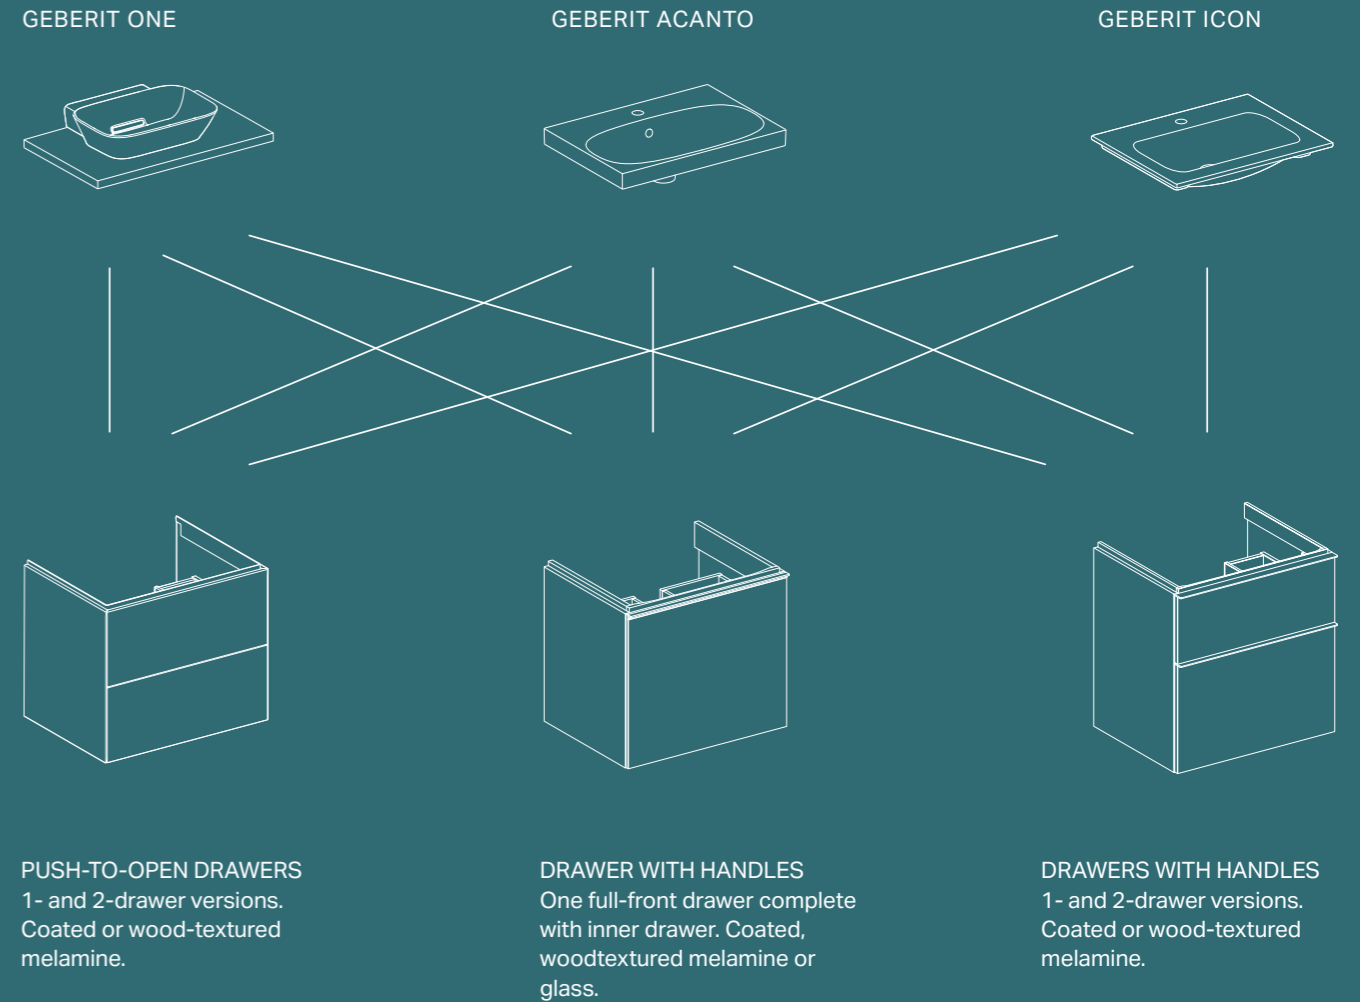

MIRRORS AND ACCESSORIES

WASHBASINS

CABINETS

GEBERIT MIX & MATCH CREATIVE FREEDOM IN THE BATHROOM

The modular washbasins, bathroom furniture and accessories across the Geberit ONE, Acanto and iCon series can all be combined in virtually unlimited ways.