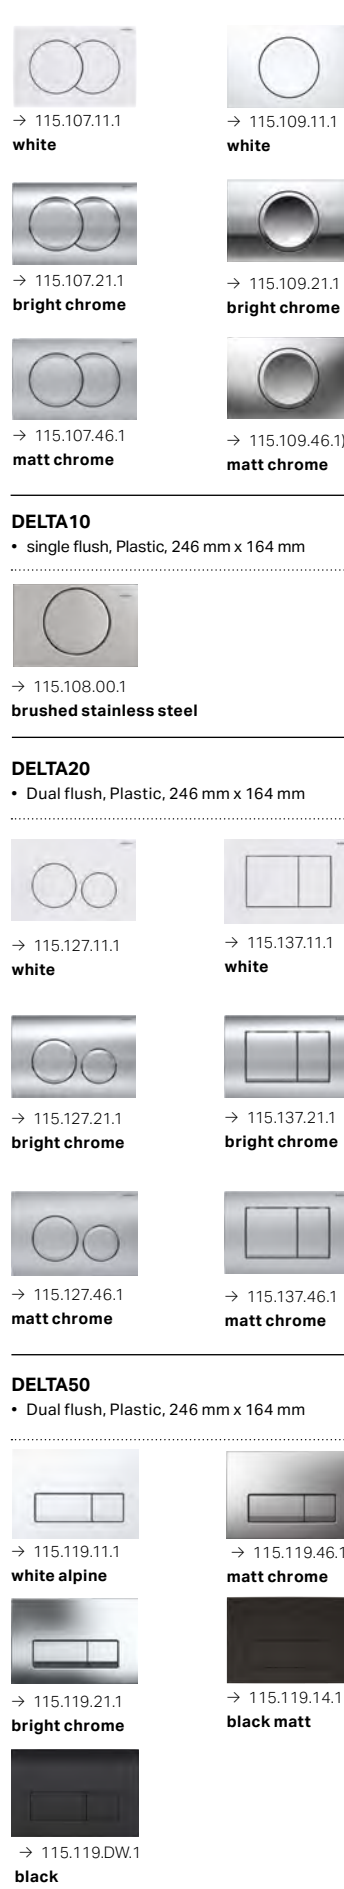

OMEGA60

DELTA01

- Dual flush
- Plastic
- 246 mm x 164 mm