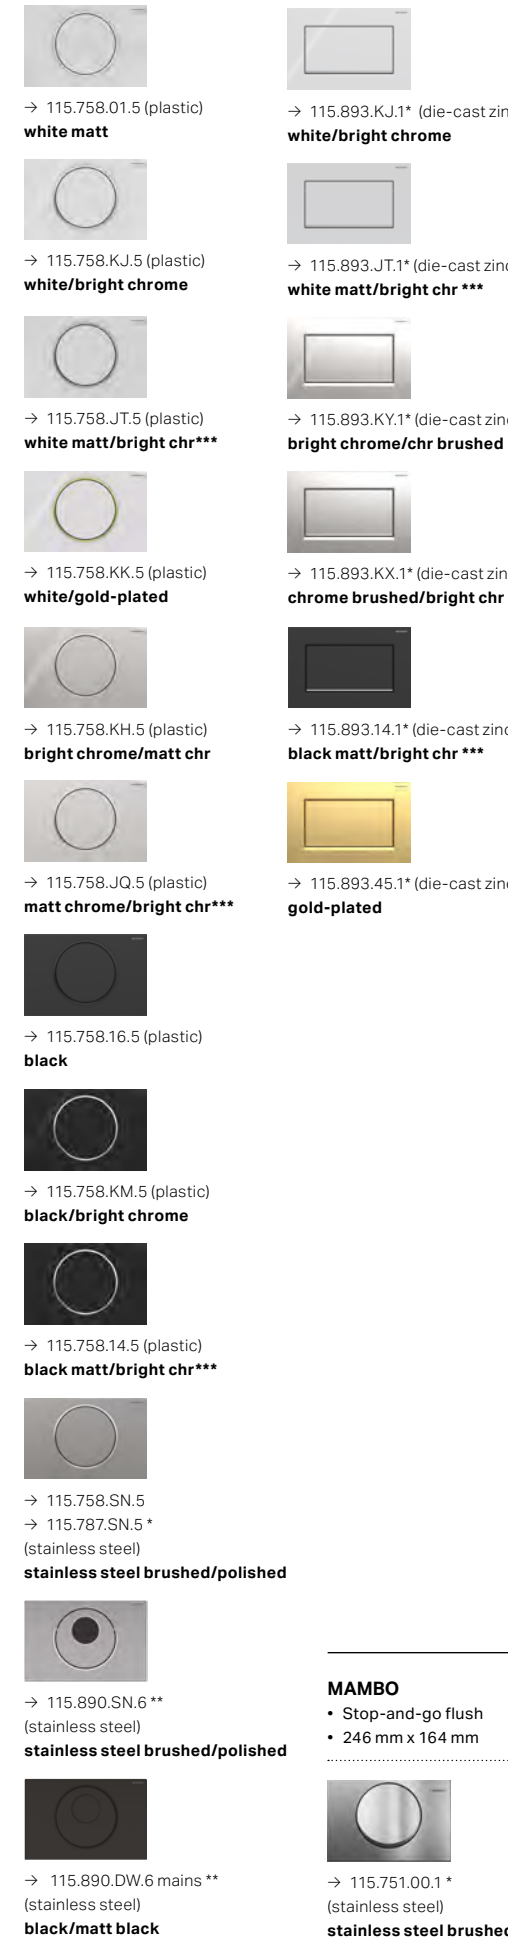

SIGMA10

- Stop-and-go flush
- 246 mm x 164 mm

- **MAMBO**
- Stop-and-go flush
- 246 mm x 164 mm