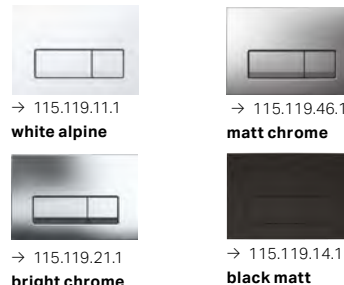

DELTA50

- Dual flush, Plastic, 246 mm x 164 mm