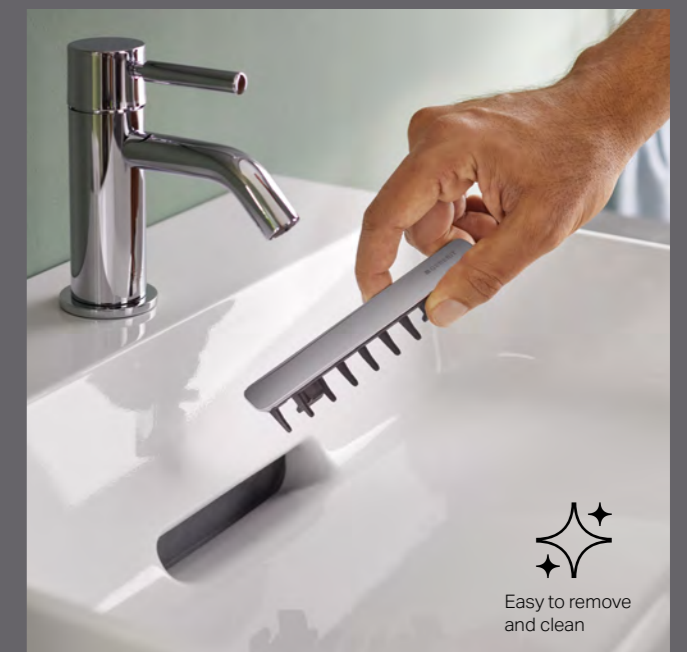

uninterrupted storage space

Easy to remove and clean

←
The streamlined drainage system means no trap cut-out is required in the top drawer. This creates significantly more storage space. The drawer inserts and lateral light strips offer maximum convenience.