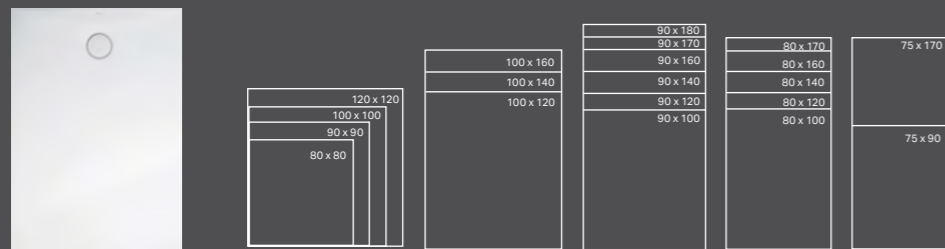

COLOURS

white grey graphite

SIZES

Geberit CleanFloor30

Sizes in cm

ONLINE CATALOGUE

Item no. of products mentioned:
551.1xx.xx.x

For article numbers visit
→ [product catalogue](#)