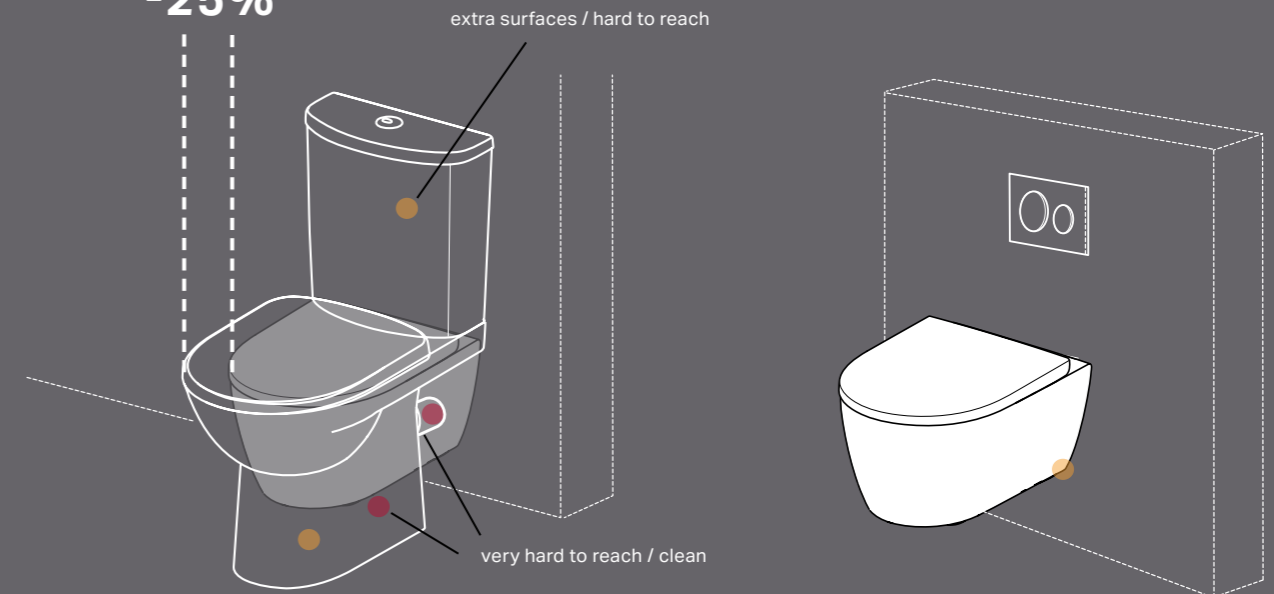

⚡ **ELECTRIC CONNECTION**
The cisterns are prepared for a hidden or visible electric connection in case you want to upgrade your WC.
- 🚪** **OPENING SPACE**
As soon as the sanitary technology hides behind the wall, a new feeling of space is created. A wall-hung solution offers more freedom in your bathroom.

🌀 **HYDRAULIC KNOW-HOW**
Optimised hydraulics for a perfect wash-out of Geberit WC ceramics, with water-saving flushing.

WALL-HUNG CONCEALED SOLUTIONS

THE CONCEALED ADVANTAGES

SUSTAINABLE

A wall-hung solution needs much less cleaning agent than a floor-standing toilet. You are saving money and you are protecting the environment.

HYGIENIC

Wall-hung toilets have far less corners or edges where dirt, dust and hair can get stuck. Germs have nowhere to hide.

-25%

TIME-SAVING

With a wall-hung solution you clean the toilet much faster.

CONCLUSION