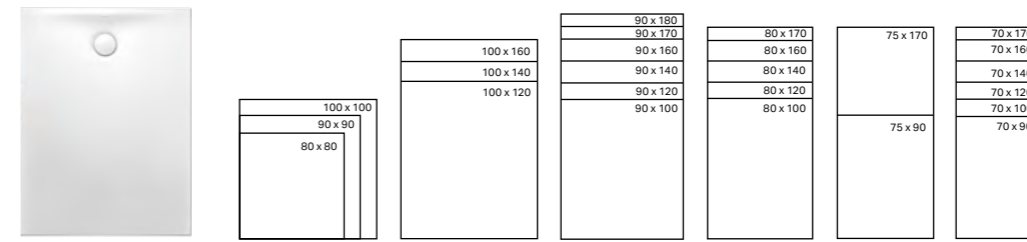

↑
Strikingly modern: The drain cover is available in various designs and colours.

SIZES

Geberit Olona

Sizes in cm

ONLINE CATALOGUE

Item no. of products mentioned:
150.266.xx.1
550.75x.00.1
550.76x.00.1
550.77x.00.1