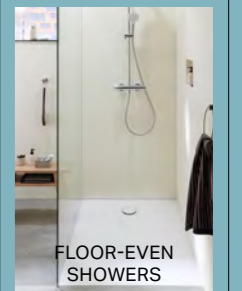

ACCESSIBILITY

MIX & MATCH