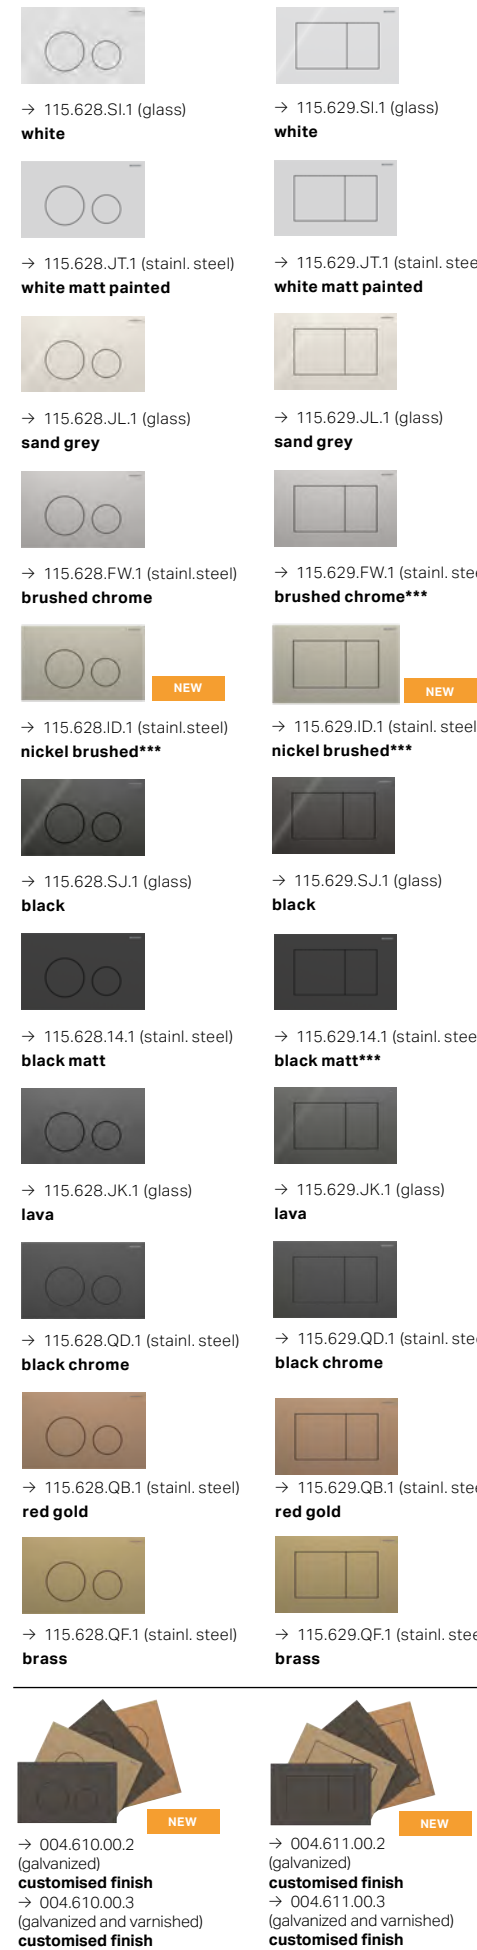

SIGMA40

- Dual flush
- 246 mm x 152 mm