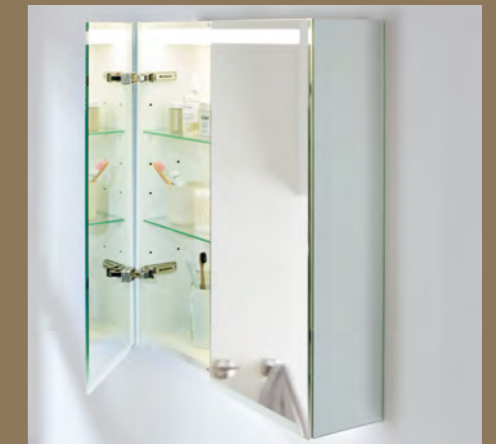

Geberit Option mirror cabinets offer plenty of storage space and an interior socket. The all-round mirror finish is visually appealing, and the mirrored interior doors offer real benefits for daily bathroom routines. They close gently with a soft-closing mechanism. The handle strip at the bottom is resistant to fingerprints.

GEBERIT OPTION PLUS

Geberit Option Plus mirror cabinet with lighting and two doors
W 600 – 750 mm / H 700 mm / D 172 mm

Geberit Option Plus mirror cabinet with lighting and three doors
W 900 – 1200 mm / H 700 mm / D 172 mm

GEBERIT OPTION

Geberit Option mirror cabinet with lighting and two doors
W 600 – 900 mm / H 700 mm / D 150 mm

Geberit Option mirror cabinet with lighting and three doors
W 1200 mm / H 700 mm / D 150 mm

GEBERIT OPTION BASIC