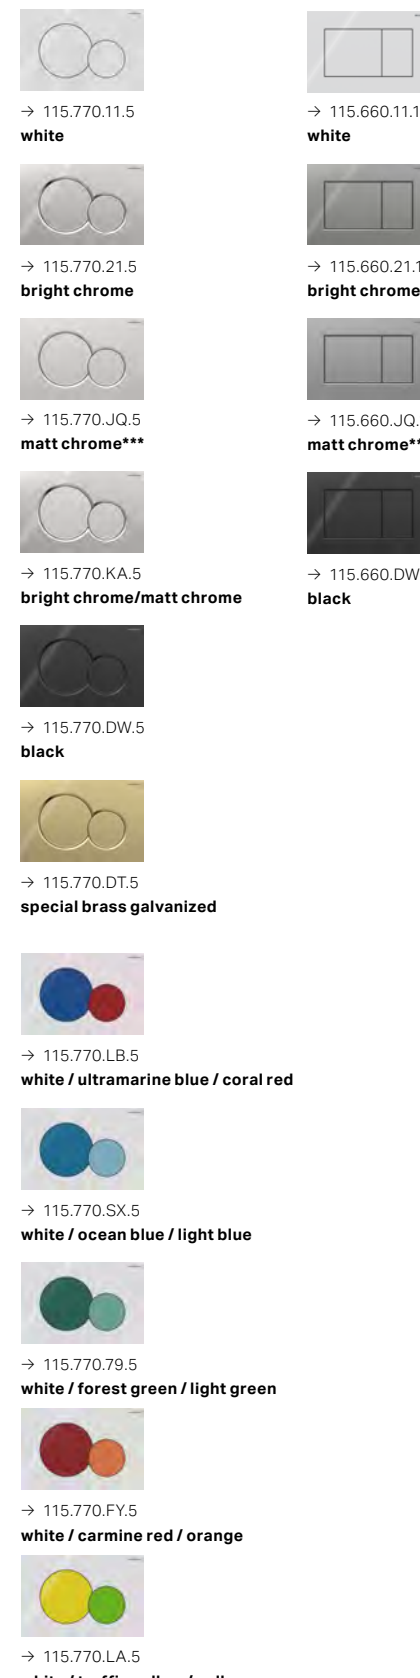

SIGMA01

- Dual flush
- Plastic
- 246 mm x 164 mm