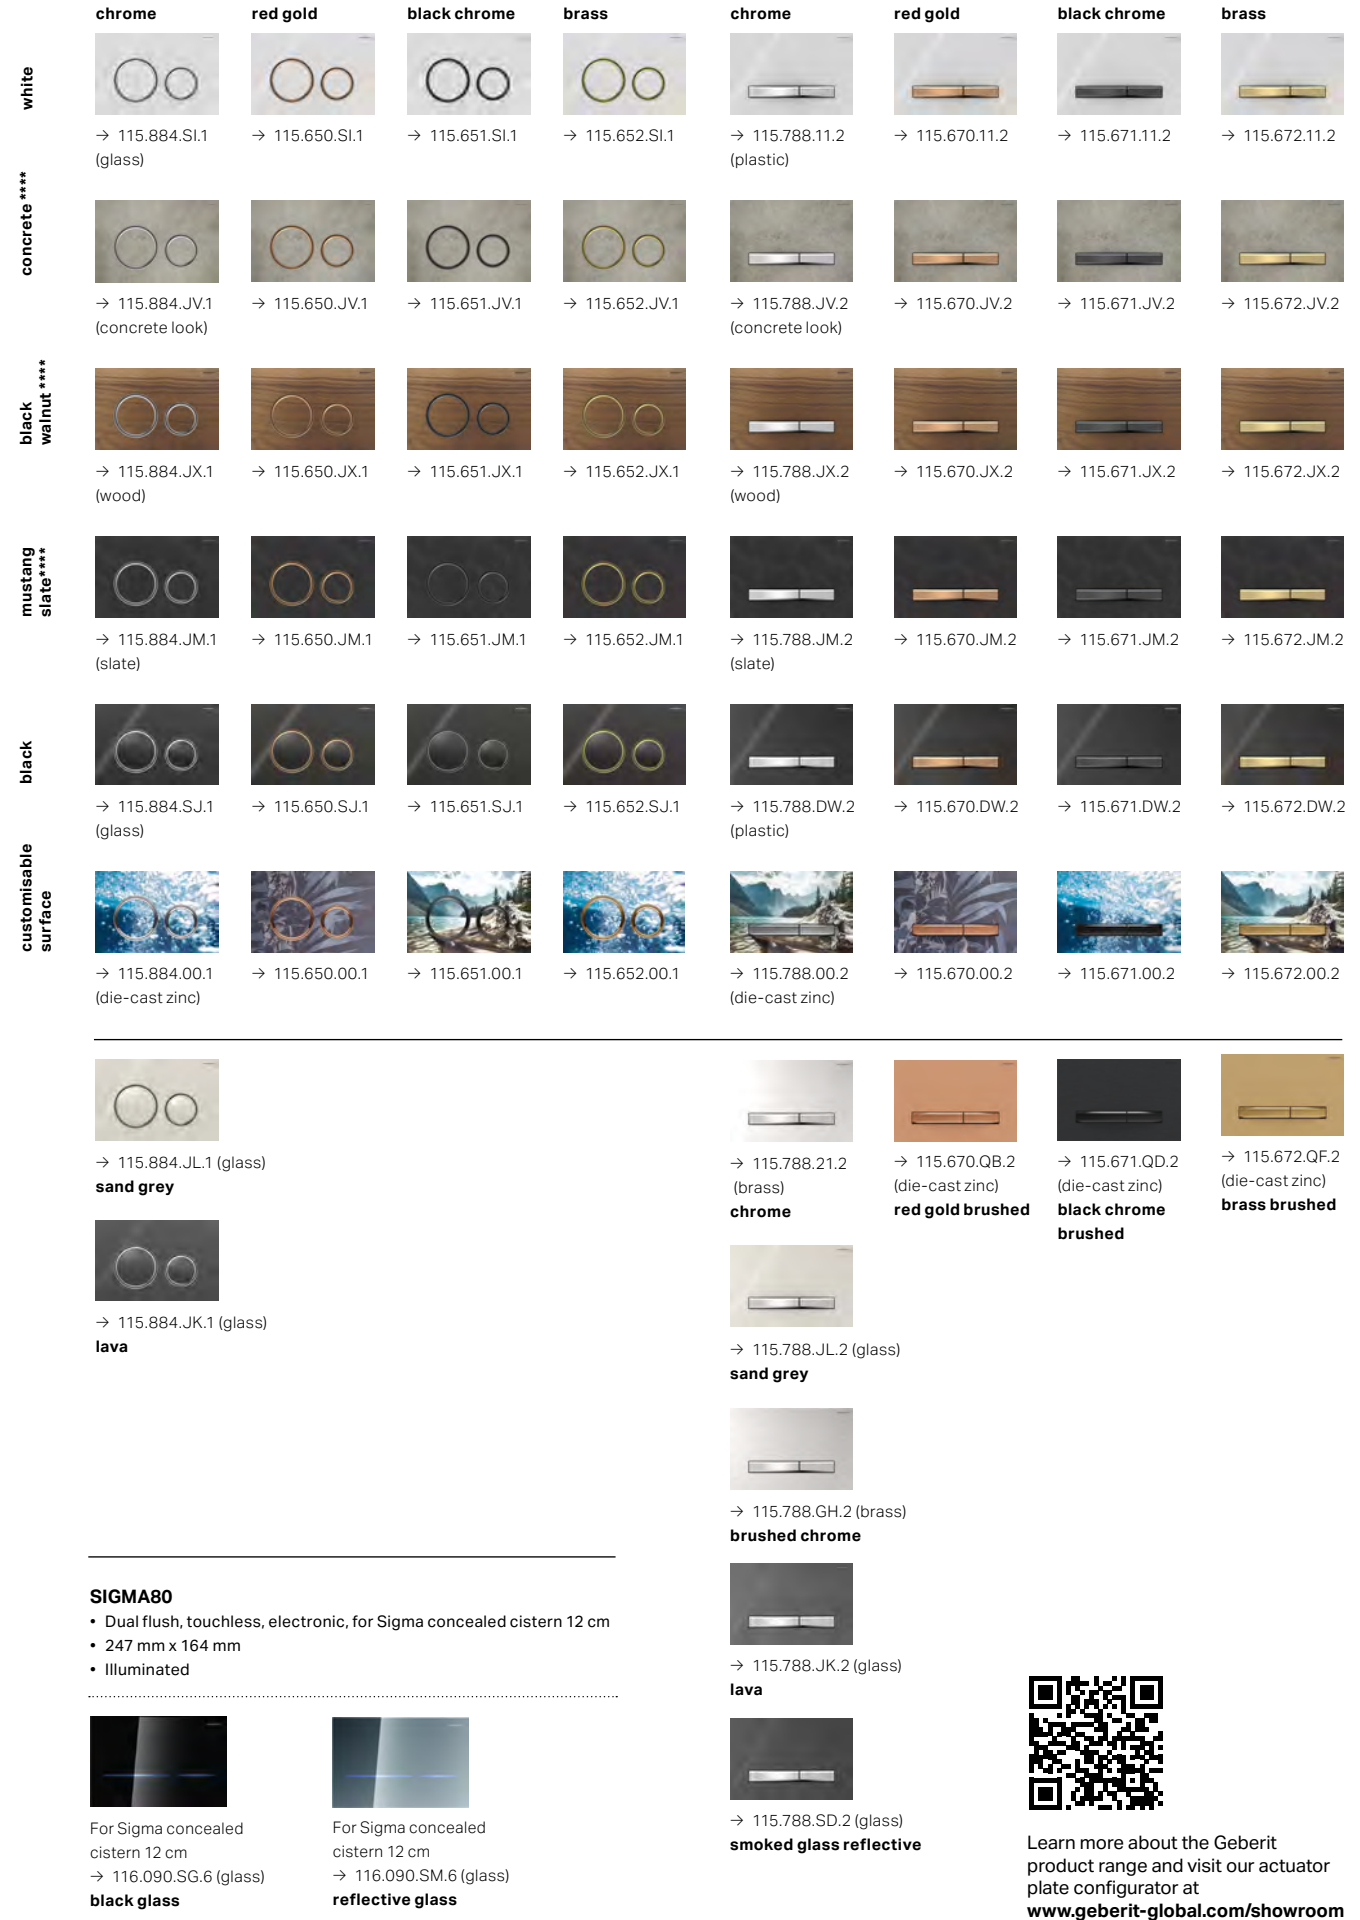

SIGMA50

- Dual flush
- 246 mm x 164 mm

SIGMA80

- Dual flush, touchless, electronic, for Sigma concealed cistern 12 cm
- 247 mm x 164 mm
- Illuminated