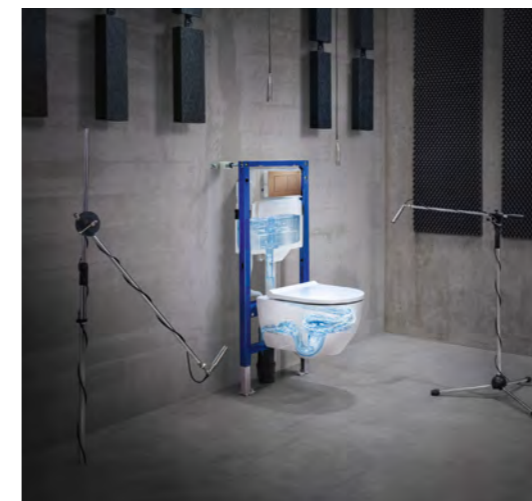

↑ **LOW-NOISE FLUSHING SYSTEM**
The optimised hydraulics of the flush and fill valves and the TurboFlush ceramic appliance with its unique inner geometry ensure that the toilet flushes out as quietly as a whisper.