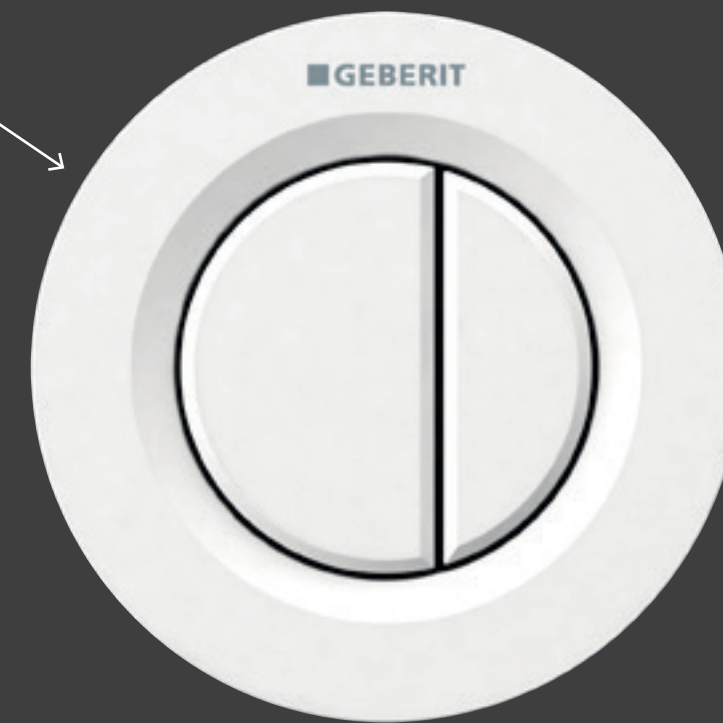

GEBERIT REMOTE FLUSH ACTUATION TYPE 01

- Pneumatic remote flush actuation.
- Available in single flush or water-saving dual flush.
- Can be placed anywhere within a 1.70 m radius of the cistern.
- For furniture as well as solid and drywall construction.
- Note regarding cover plates for service openings on page 69.
- Selected colour options with surface coating (easy-to-clean*).

matt chrome
116.042.JQ.1*

bright chrome
116.042.21.1

white
116.042.11.1

43%

Shown in actual size = 83% smaller than a Geberit actuator plate Sigma01.

GEBERIT REMOTE FLUSH ACTUATION TYPE 10

- Pneumatic remote flush actuation.
- Water-saving dual flush.
- With high-quality decorative ring.
- Can be placed anywhere within a 1.70 m radius of the cistern.
- For furniture as well as solid and drywall construction.
- Note regarding cover plates for service openings on page 69.
- Selected colour options with surface coating (easy-to-clean*).

black / bright chrome
116.055.KM.1

REMOTE FLUSH ACTUATION TYPE 10 TOUCHLESS

- Water-saving dual flush
- Can be placed anywhere within a 1.70 m radius of the cistern.
- For furniture as well as solid and drywall construction
- Electronic non-contact remote actuation.
- Integrated interval flush.
- Can be used for Geberit Sigma and Omega cisterns.