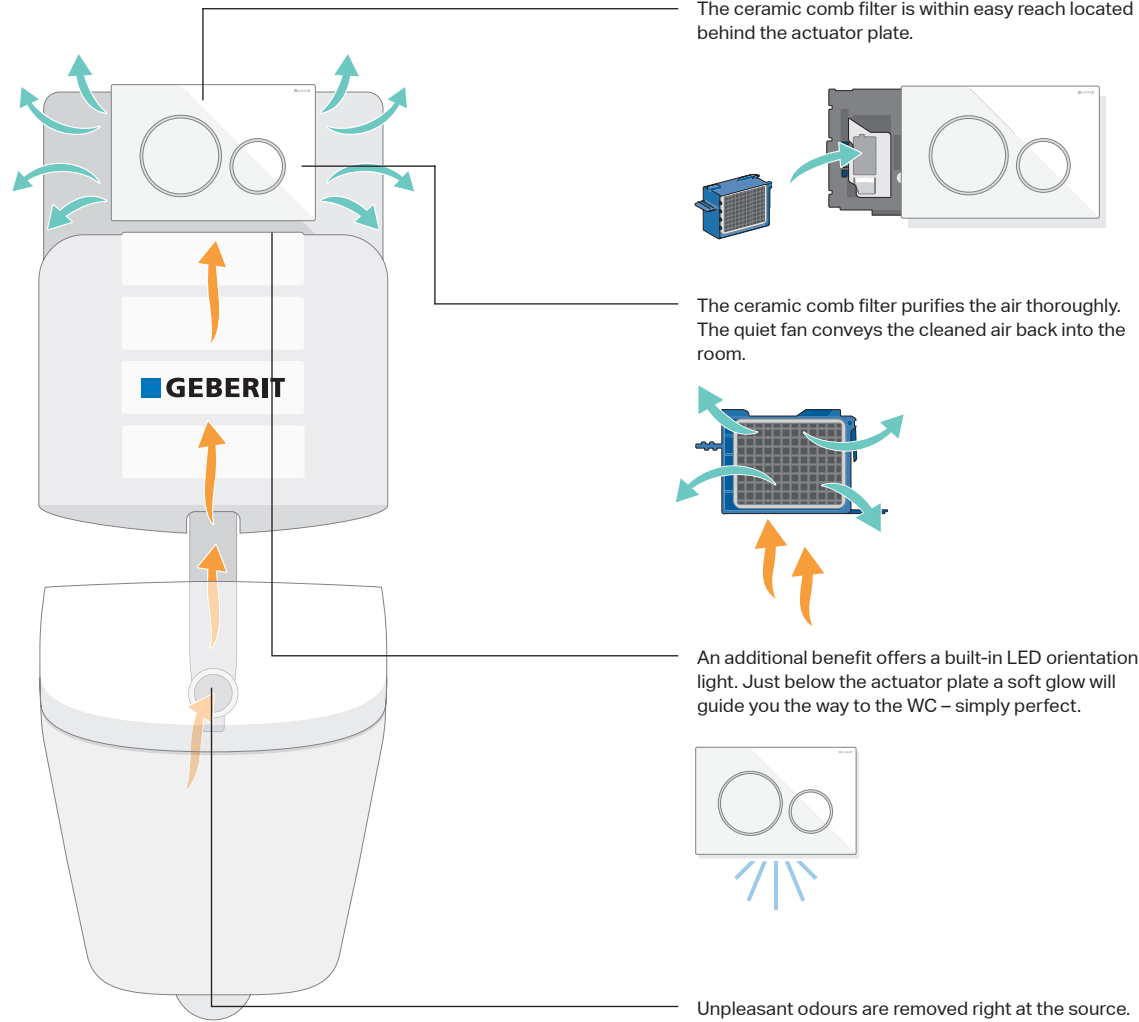

Bâti-supports Geberit Sigma

Bâti-supports Geberit Omega

112 cm

98 cm

82 cm

CHOICE IS IMPORTANT

Intelligent functions from Geberit. If you can start your toilet flush without touching it, if elegant colour effects add atmospheric moments to the time you spend in your bathroom, or if unpleasant smells are efficiently extracted even before anyone notices them, then this means your plumber has installed state-of-the-art Geberit sanitaryconvenience in your new bathroom. And because durability and reliability are as much a part of Geberit as good design, you will enjoy your selection for years to come.

←
ACTUATOR PLATE: Geberit Omega60, white glass
WC: Geberit AquaClean Mera shower toilet

ODOUR EXTRACTION **FRESH AIR FOR EVERYONE**

Unpleasant odours in the toilet are a thing of the past. What is long since standard over every kitchen stove can now be applied in the bathroom. An effective way to get rid of unpleasant odours. The Geberit DuoFresh module removes the bad air directly from the WC ceramic appliance, purifies it using a ceramic honeycomb filter and then returns it to the room. This is extremely effective, as it prevents unpleasant odours from spreading throughout the bathroom in the first place, rendering air fresheners, lighting matches, opening windows and the like completely unnecessary. Thanks to a proximity sensor, the odour extraction always switches on automatically as soon as someone sits down on the toilet. The odour extraction is therefore also a great idea for guest WCs. Benefit from additional comfort thanks to an LED orientation light. The Geberit DuoFresh module can be easily installed in any Geberit Sigma cistern and can be combined with almost any actuator plate from the Sigma range.